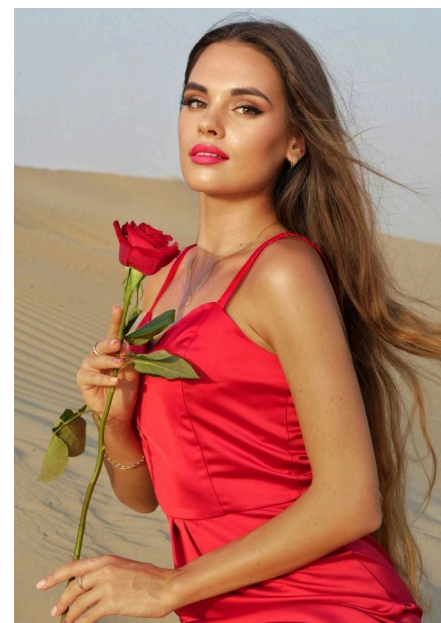

EMODELS

SINCE 2010

Arina T

EMODELS

SINCE 2010

Fortune Executive - office 2101 Cluster T - Jumeirah Lake Towers - Dubai - UAE

height 165cm | 5'5" bust 82cm | 32.5" waist 65cm | 25.5" hips 90cm | 35.5" eyes color Brown hair color Brown