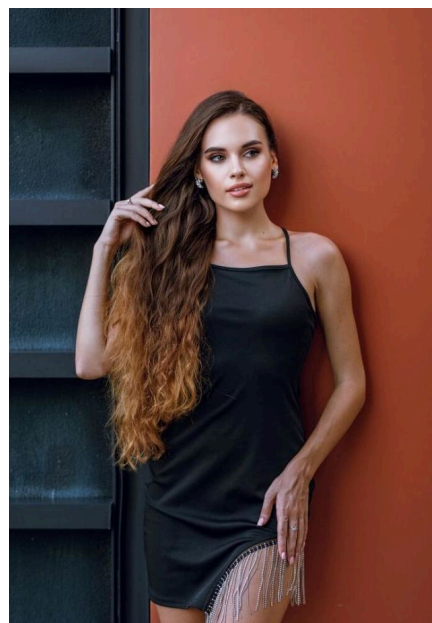

EMODELS

SINCE 2010

Arina T

EMODELS

SINCE 2010

Fortune Executive - office 2101 Cluster T - Jumeirah Lake Towers - Dubai - UAE

height 165cm | 5'5" bust 82cm | 32.5" waist 65cm | 25.5" hips 90cm | 35.5" eyes color Brown hair color Brown