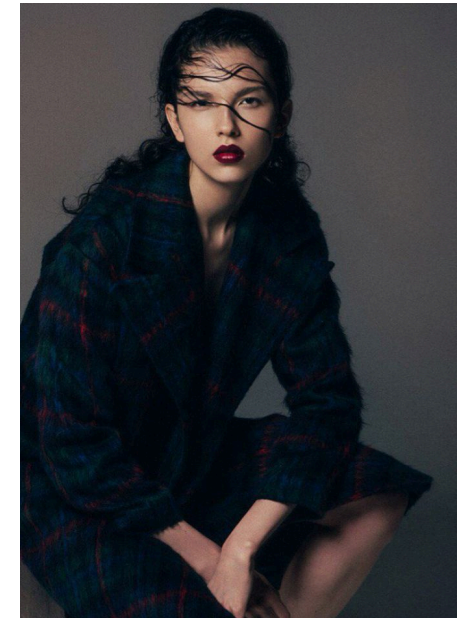

# EMODELS

SINCE 2010

Anastasia C

# EMODELS

SINCE 2010

Fortune Executive - office 2101 Cluster T - Jumeirah Lake Towers - Dubai - UAE

height 180cm | 5'11" bust 92cm | 36" waist 66cm | 26" hips 86cm | 34" eyes color Brown hair color Brown