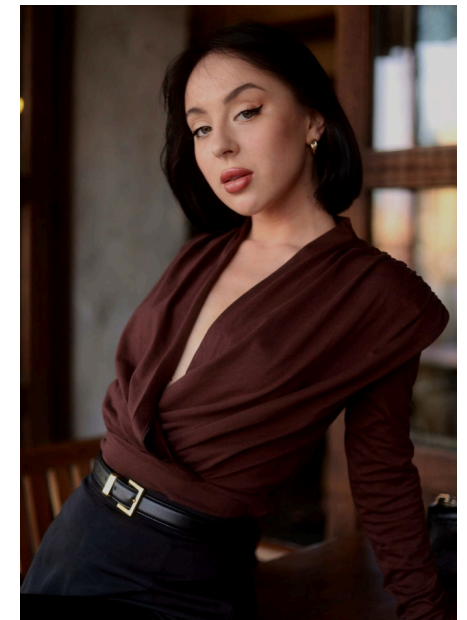

EMODELS

SINCE 2010

Anastasia G

EMODELS

SINCE 2010

Fortune Executive - office 2101 Cluster T - Jumeirah Lake Towers - Dubai - UAE

height 160cm | 5'3" bust 84cm | 33" waist 62cm | 24.5" hips 90cm | 35.5" eyes color Green hair color Brown