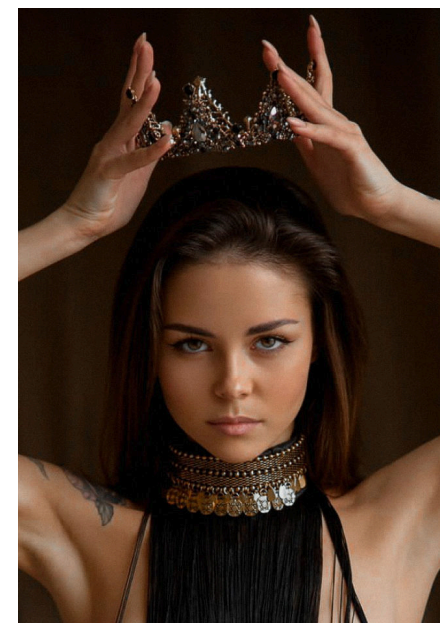

EMODELS

SINCE 2010

Anastasia V

EMODELS

SINCE 2010

Fortune Executive - office 2101 Cluster T - Jumeirah Lake Towers - Dubai - UAE

height 170cm | 5'7" bust 80cm | 31.5" waist 61cm | 24" hips 90cm | 35.5" eyes color Green/Brown hair color Brunette