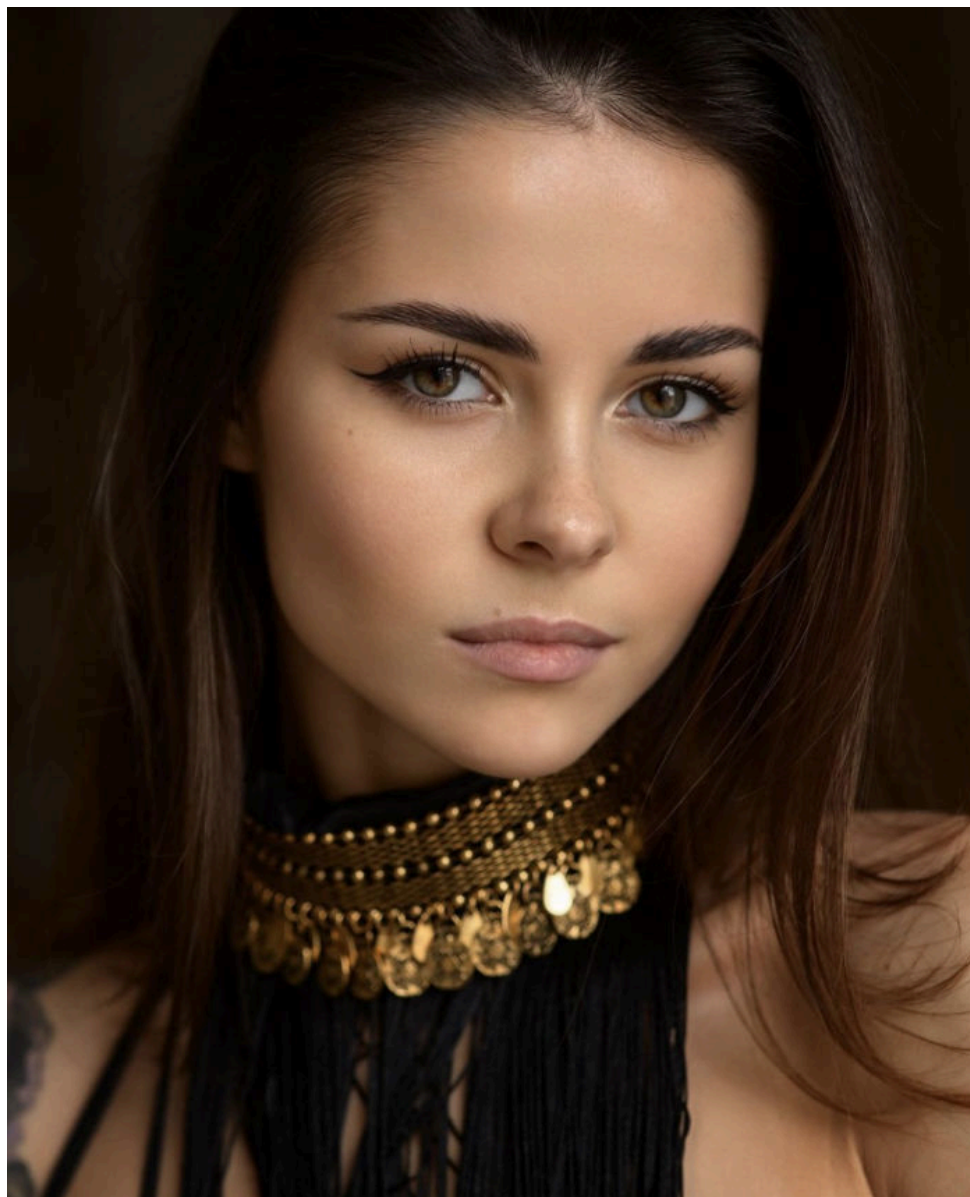

EMODELS

SINCE 2010

Anastasia V

EMODELS

SINCE 2010

Fortune Executive - office 2101 Cluster T - Jumeirah Lake Towers - Dubai - UAE

height 170cm | 5'7" bust 80cm | 31.5" waist 61cm | 24" hips 90cm | 35.5" eyes color Green/Brown hair color Brunette