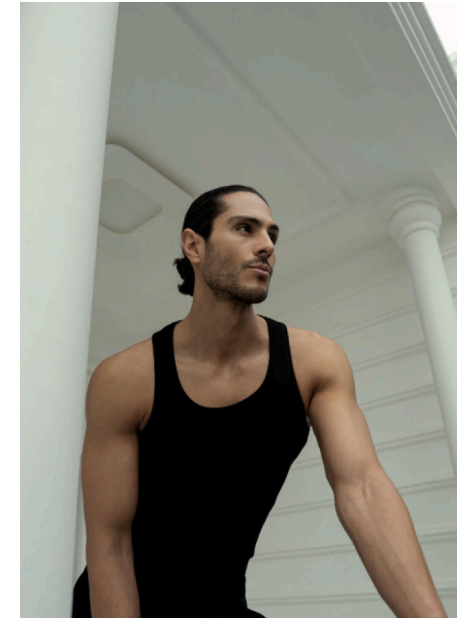

EMODELS

SINCE 2010

Mohammad J

EMODELS

SINCE 2010

Fortune Executive - office 2101 Cluster T - Jumeirah Lake Towers - Dubai - UAE

height190cm | 6'3" chest100cm | 39.5" waist80cm | 31.5"
hips97cm | 38" eyes colorBrown hair colorDark Brown