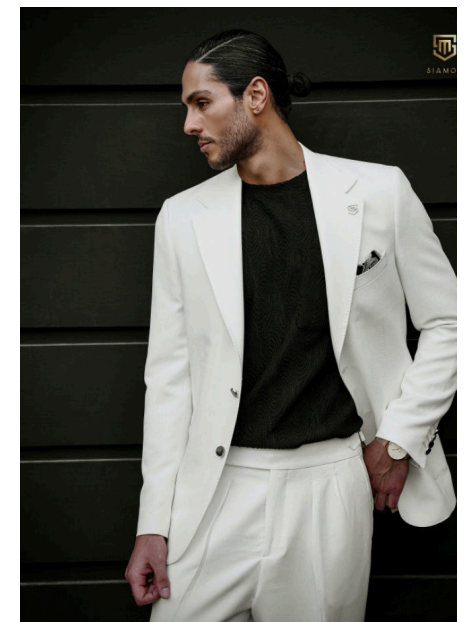

EMODELS

SINCE 2010

Mohammad J

EMODELS

SINCE 2010

Fortune Executive - office 2101 Cluster T - Jumeirah Lake Towers - Dubai - UAE

height190cm | 6'3" chest100cm | 39.5" waist80cm | 31.5"
hips97cm | 38" eyes colorBrown hair colorDark Brown