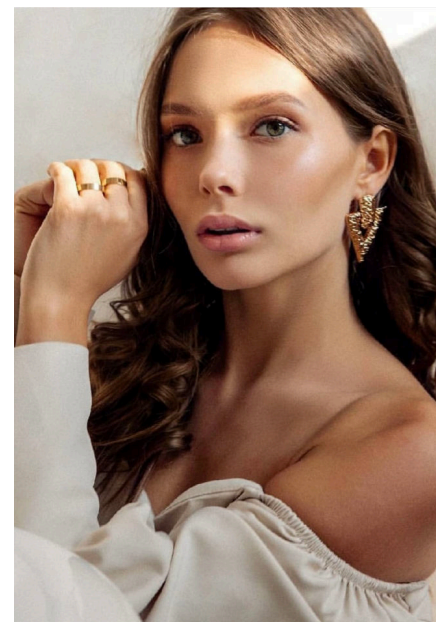

# EMODELS

SINCE 2010

Anastasia D

# EMODELS

SINCE 2010

Fortune Executive - office 2101 Cluster T - Jumeirah Lake Towers - Dubai - UAE

height 165cm | 5'5" bust 84cm | 33" waist 60cm | 23.5" hips 89cm | 35" eyes color Green hair color Light Brown