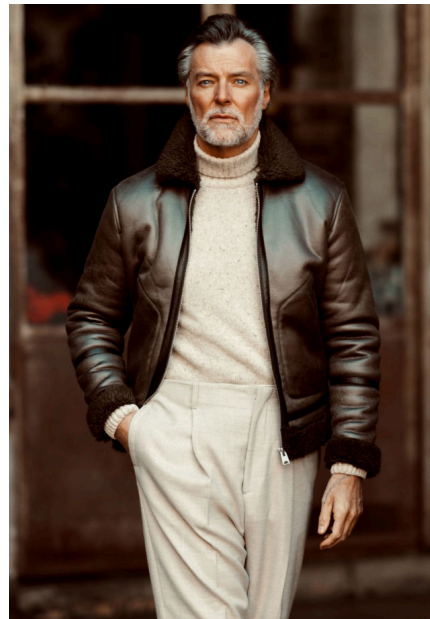

EMODELS

SINCE 2010

Sidney J

EMODELS

SINCE 2010

Fortune Executive - office 2101 Cluster T - Jumeirah Lake Towers - Dubai - UAE

height188cm | 6'2" chest102cm | 40" waist83cm | 32.5" eyes colorBlue
hair colorSalt and Pepper