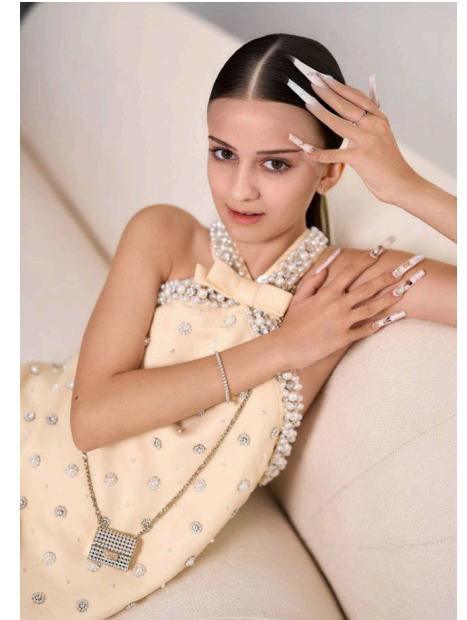

# EMODELS

SINCE 2010

Eva G

# EMODELS

SINCE 2010

Fortune Executive - office 2101 Cluster T - Jumeirah Lake Towers - Dubai - UAE

height158cm | 5'2" waist60cm | 23.5" eyes colorBrown  
hair colorDark Brown