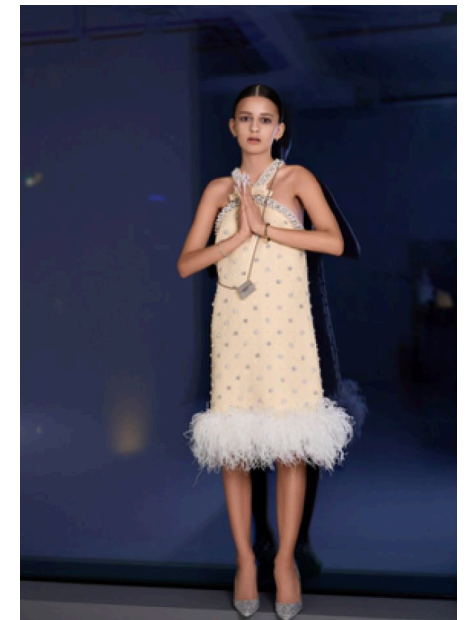

# EMODELS

SINCE 2010

Eva G

# EMODELS

SINCE 2010

Fortune Executive - office 2101 Cluster T - Jumeirah Lake Towers - Dubai - UAE

height158cm | 5'2" waist60cm | 23.5" eyes colorBrown  
hair colorDark Brown