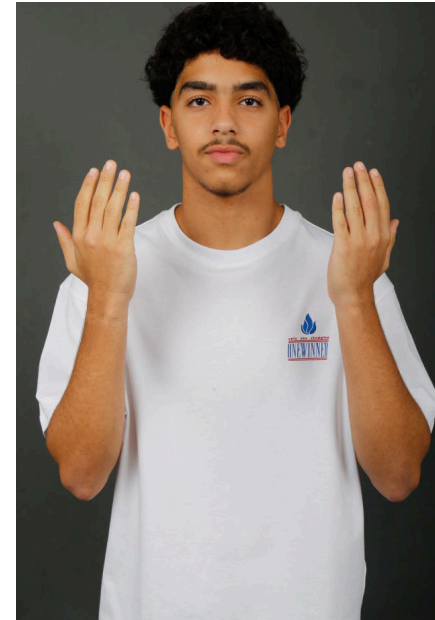

EMODELS

SINCE 2010

Eslam E

EMODELS

SINCE 2010

Fortune Executive - office 2101 Cluster T - Jumeirah Lake Towers - Dubai - UAE

height173cm | 5'8" waist81cm | 32" eyes colorBrown hair colorBrown