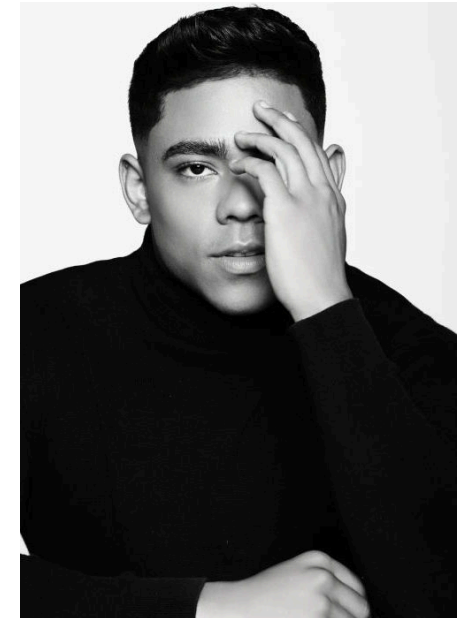

EMODELS

SINCE 2010

Cristian C

EMODELS

SINCE 2010

Fortune Executive - office 2101 Cluster T - Jumeirah Lake Towers - Dubai - UAE

height180cm | 5'11" chest96cm | 38" waist82cm | 32.5"
hips102cm | 40" eyes colorBrown hair colorBlack