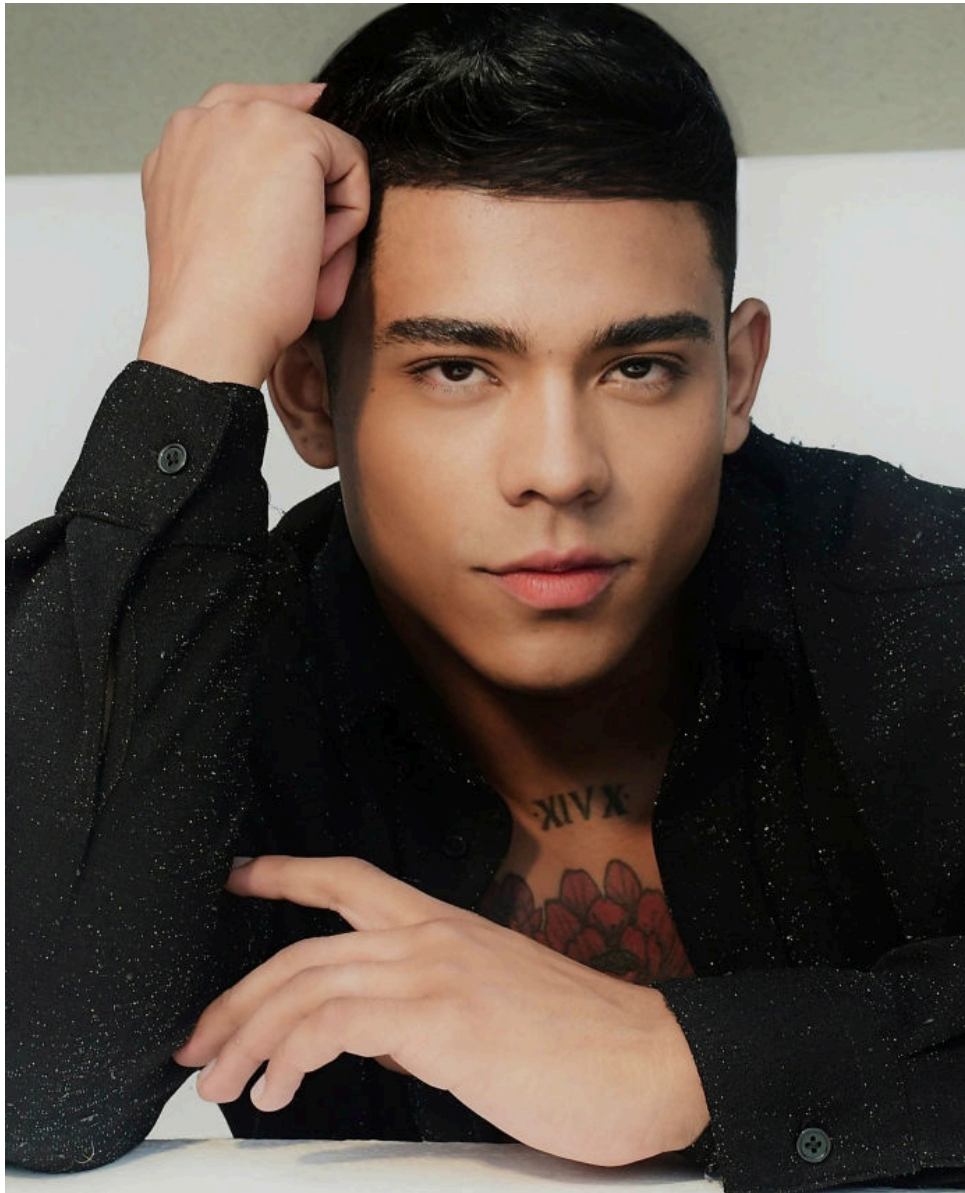

EMODELS

SINCE 2010

Cristian C

EMODELS

SINCE 2010

Fortune Executive - office 2101 Cluster T - Jumeirah Lake Towers - Dubai - UAE

height180cm | 5'11" chest96cm | 38" waist82cm | 32.5"
hips102cm | 40" eyes colorBrown hair colorBlack