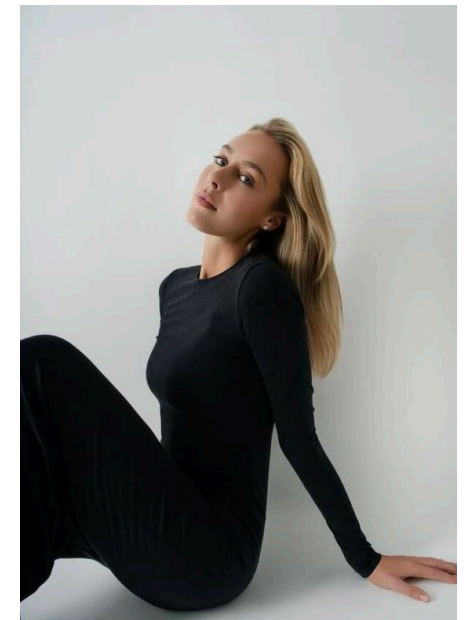

EMODELS

SINCE 2010

Ilona S

EMODELS

SINCE 2010

Fortune Executive - office 2101 Cluster T - Jumeirah Lake Towers - Dubai - UAE

height 184cm | 6'0.5" bust 88cm | 34.5" waist 65cm | 25.5" hips 97cm | 38" eyes color Blue hair color Blonde