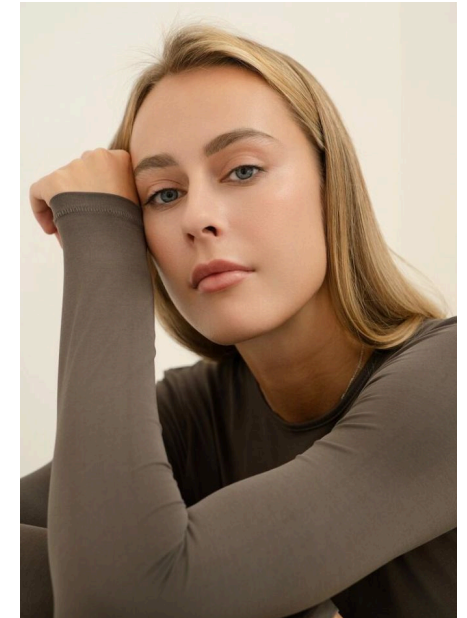

EMODELS

SINCE 2010

Ilona S

EMODELS

SINCE 2010

Fortune Executive - office 2101 Cluster T - Jumeirah Lake Towers - Dubai - UAE

height 184cm | 6'0.5" bust 88cm | 34.5" waist 65cm | 25.5" hips 97cm | 38" eyes color Blue hair color Blonde