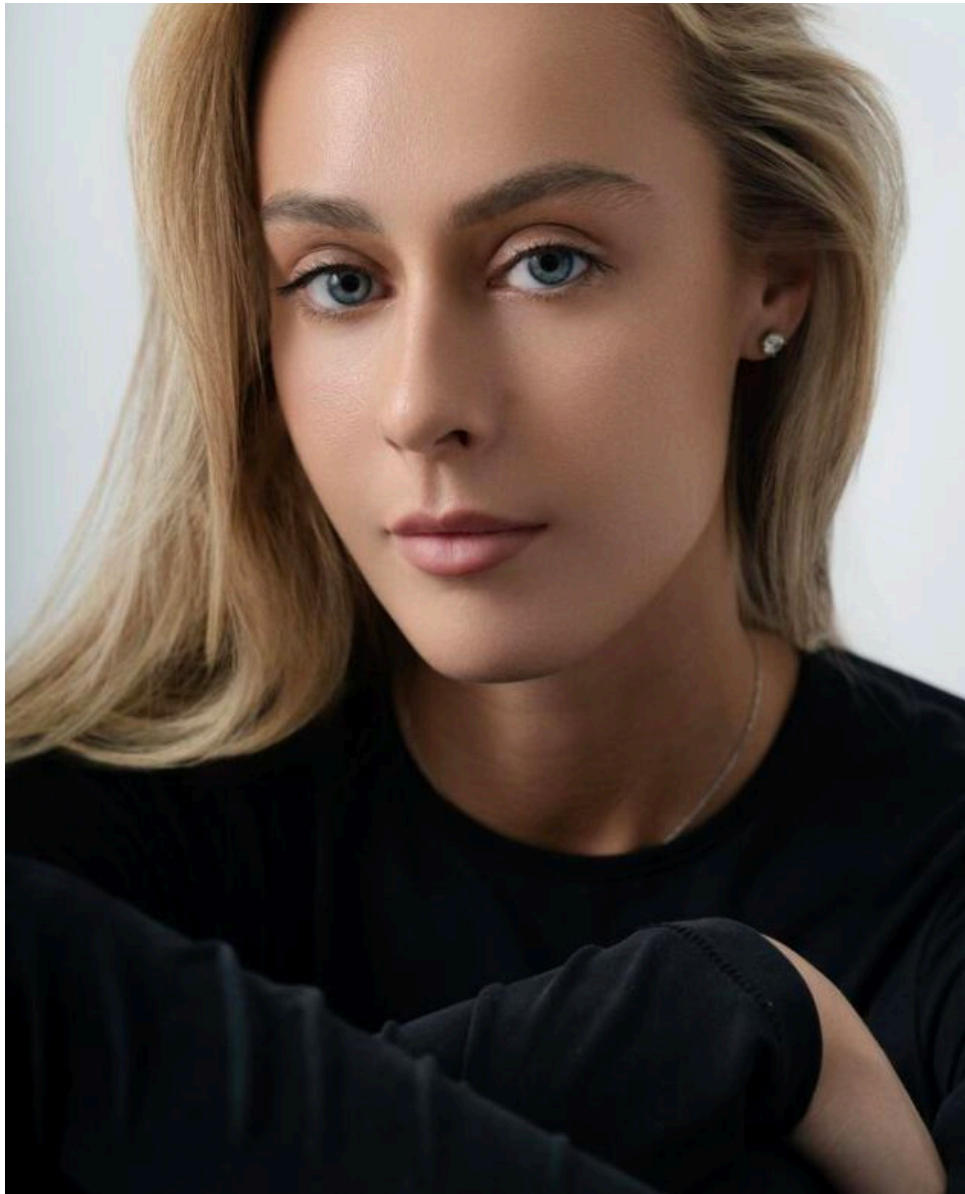

EMODELS

SINCE 2010

Ilona S

EMODELS

SINCE 2010

Fortune Executive - office 2101 Cluster T - Jumeirah Lake Towers - Dubai - UAE

height 184cm | 6'0.5" bust 88cm | 34.5" waist 65cm | 25.5" hips 97cm | 38" eyes color Blue hair color Blonde