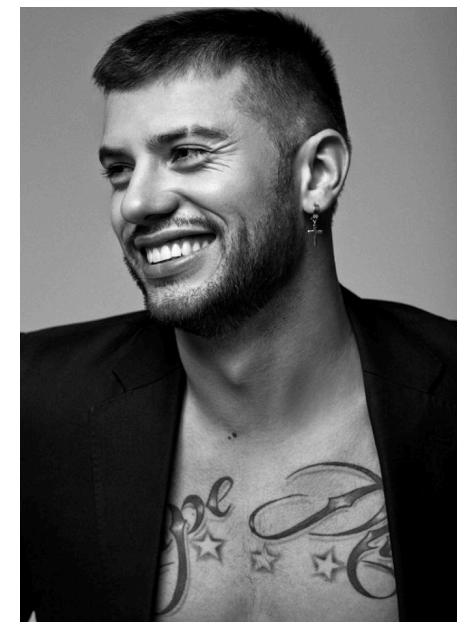

EMODELS

SINCE 2010

Giovanni C

EMODELS

SINCE 2010

Fortune Executive - office 2101 Cluster T - Jumeirah Lake Towers - Dubai - UAE

height 180cm | 5'11" chest 103cm | 40.5" waist 76cm | 30" eyes color Blue/Green hair color Brown