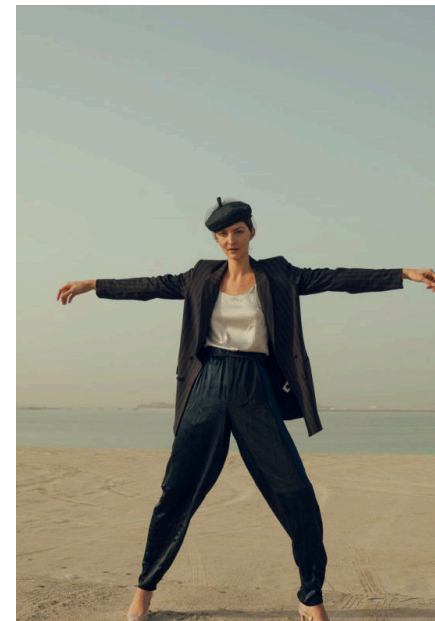

# EMODELS

SINCE 2010

Stanislava

# EMODELS

SINCE 2010

Fortune Executive - office 2101 Cluster T - Jumeirah Lake Towers - Dubai - UAE

height 179cm | 5'10.5" bust 85cm | 33.5" waist 65cm | 25.5" hips 92cm | 36" eyes color Brown hair color Brown