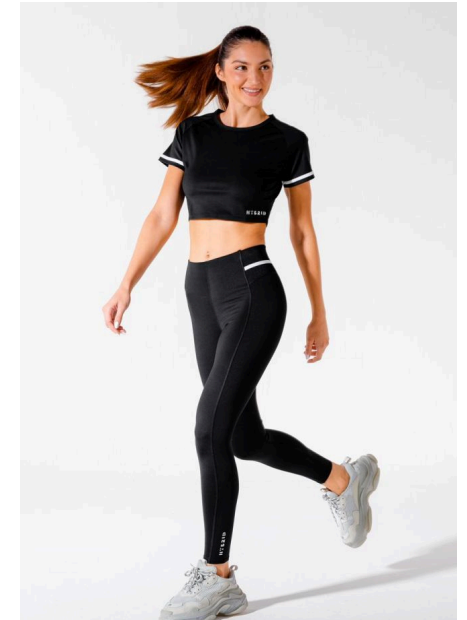

# EMODELS

SINCE 2010

Fortune Executive - office 2101 Cluster T - Jumeirah Lake Towers - Dubai - UAE

height 179cm | 5'10.5" bust 85cm | 33.5" waist 65cm | 25.5" hips 92cm | 36" eyes color Brown hair color Brown