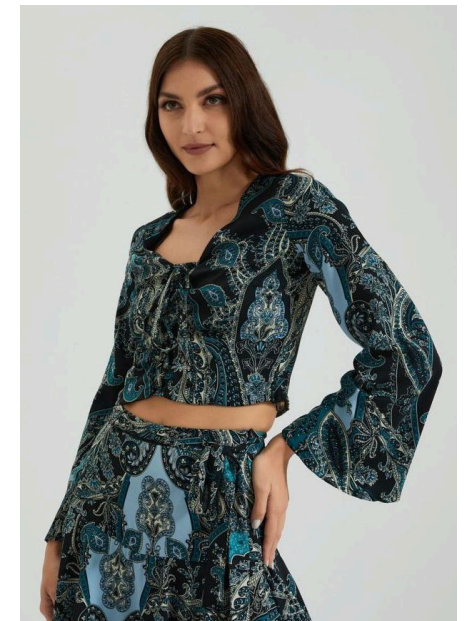

# EMODELS

SINCE 2010

Fortune Executive - office 2101 Cluster T - Jumeirah Lake Towers - Dubai - UAE

height 179cm | 5'10.5" bust 85cm | 33.5" waist 65cm | 25.5" hips 92cm | 36" eyes color Brown hair color Brown