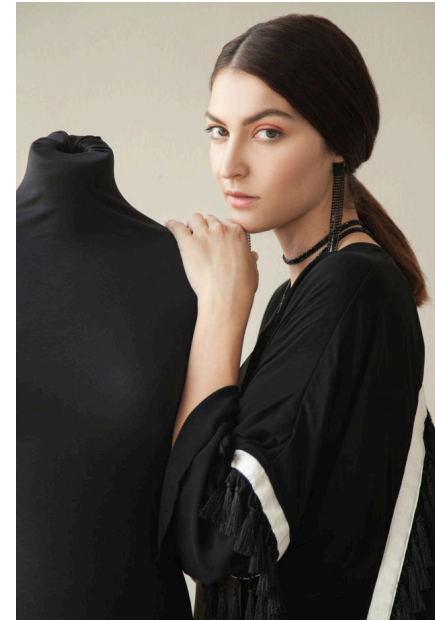

# EMODELS

SINCE 2010

Fortune Executive - office 2101 Cluster T - Jumeirah Lake Towers - Dubai - UAE

height 179cm | 5'10.5" bust 85cm | 33.5" waist 65cm | 25.5" hips 92cm | 36" eyes color Brown hair color Brown