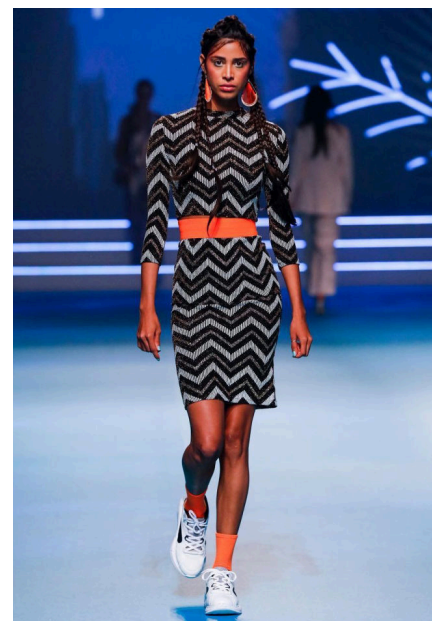

# EMODELS

SINCE 2010

Victoria Go

# EMODELS

SINCE 2010

Fortune Executive - office 2101 Cluster T - Jumeirah Lake Towers - Dubai - UAE

height 178cm | 5'10" bust 81cm | 32" waist 60cm | 23.5" hips 89cm | 35" eyes color Brown hair color Brown