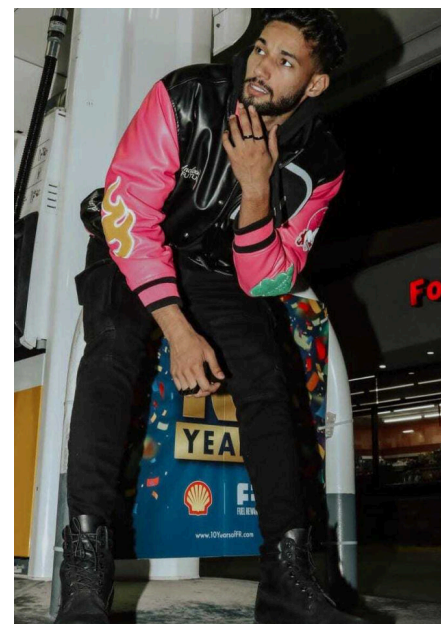

EMODELS

SINCE 2010

Ziad B

EMODELS

SINCE 2010

Fortune Executive - office 2101 Cluster T - Jumeirah Lake Towers - Dubai - UAE

height 182cm | 5'11.5" chest 117cm | 46" waist 90cm | 35.5"
eyes color Brown hair color Black