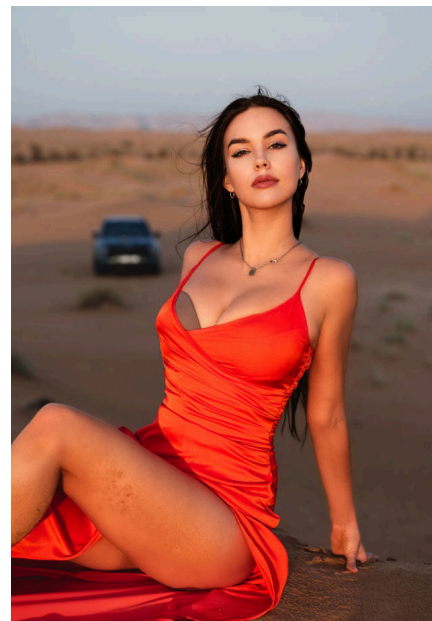

# EMODELS

SINCE 2010

Fortune Executive - office 2101 Cluster T - Jumeirah Lake Towers - Dubai - UAE

height 167cm | 5'5.5" bust 86cm | 34" waist 63cm | 25" hips 86cm | 34"  
eyes color Brown hair color Brown