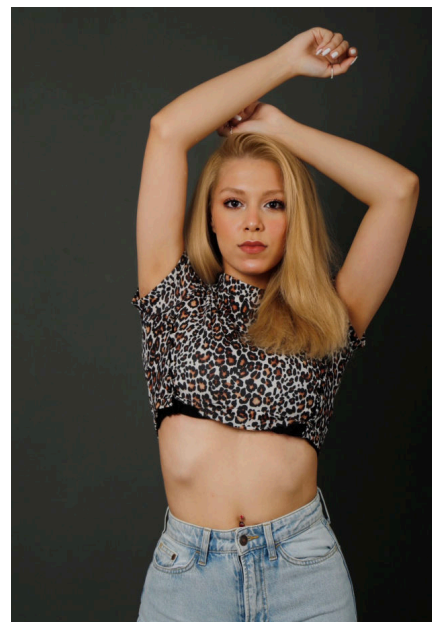

# EMODELS

SINCE 2010

Fortune Executive - office 2101 Cluster T - Jumeirah Lake Towers - Dubai - UAE

height172cm | 5'7.5" bust85cm | 33.5" waist65cm | 25.5" hips93cm | 36.5" eyes colorBrown hair colorBlonde