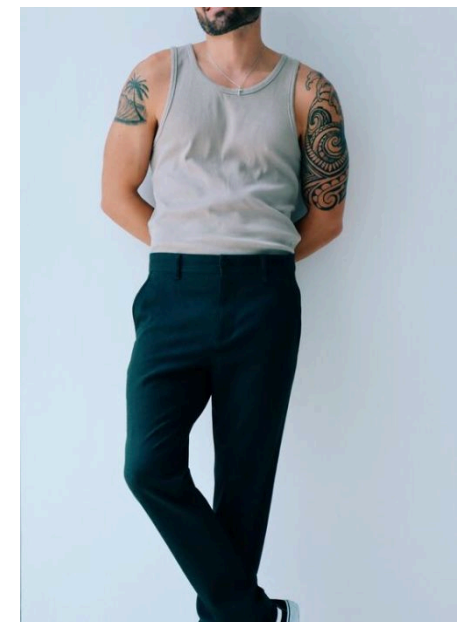

EMODELS

SINCE 2010

Matias R

EMODELS

SINCE 2010

Fortune Executive - office 2101 Cluster T - Jumeirah Lake Towers - Dubai - UAE

height 178cm | 5'10" chest 98cm | 38.5" waist 89cm | 35" hips 91cm | 36" eyes color Brown hair color Black