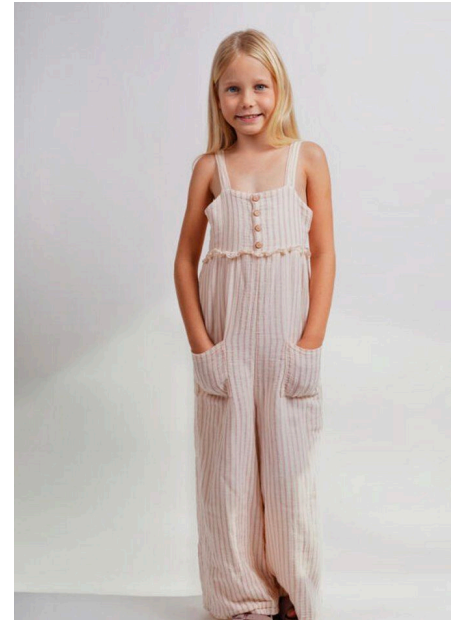

EMODELS

SINCE 2010

Elinor F

EMODELS

SINCE 2010

Fortune Executive - office 2101 Cluster T - Jumeirah Lake Towers - Dubai - UAE

height129cm | 4'3" eyes colorBlue/Grey hair colorBlonde