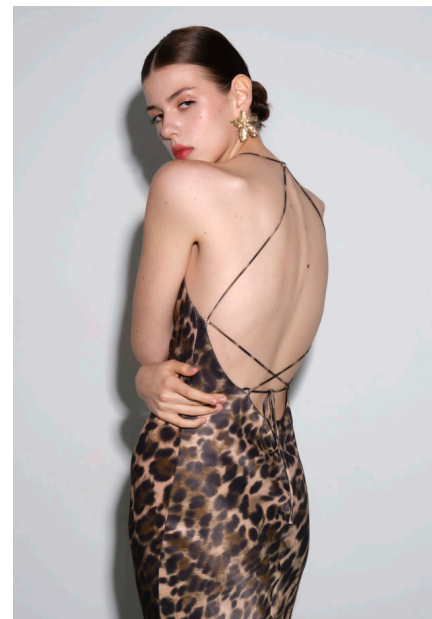

EMODELS

SINCE 2010

Alena M

EMODELS

SINCE 2010

Fortune Executive - office 2101 Cluster T - Jumeirah Lake Towers - Dubai - UAE

height 181cm | 5'11.5" bust 82cm | 32.5" waist 61cm | 24"
hips 90cm | 35.5" eyes color Brown hair color Black