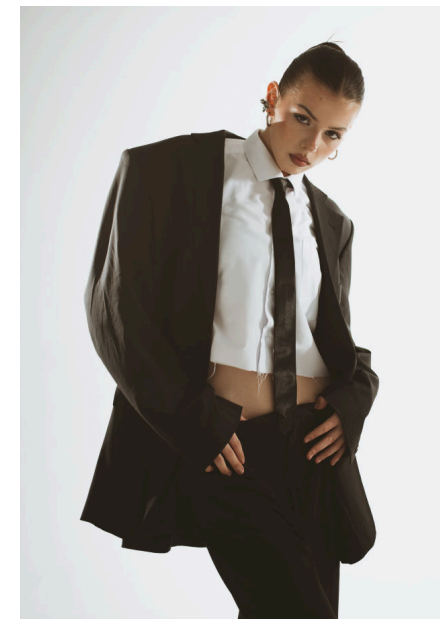

EMODELS

SINCE 2010

Alena M

EMODELS

SINCE 2010

Fortune Executive - office 2101 Cluster T - Jumeirah Lake Towers - Dubai - UAE

height 181cm | 5'11.5" bust 82cm | 32.5" waist 61cm | 24"
hips 90cm | 35.5" eyes color Brown hair color Black