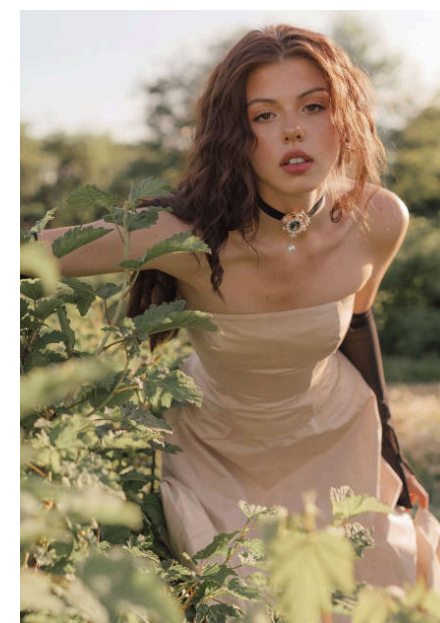

EMODELS

SINCE 2010

Alena M

EMODELS

SINCE 2010

Fortune Executive - office 2101 Cluster T - Jumeirah Lake Towers - Dubai - UAE

height 181cm | 5'11.5" bust 82cm | 32.5" waist 61cm | 24"
hips 90cm | 35.5" eyes color Brown hair color Black