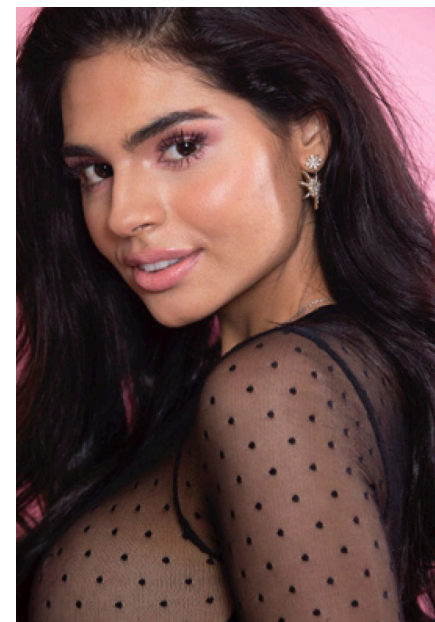

EMODELS

SINCE 2010

Sara S

EMODELS

SINCE 2010

Fortune Executive - office 2101 Cluster T - Jumeirah Lake Towers - Dubai - UAE

height 170cm | 5'7" bust 88cm | 34.5" waist 60cm | 23.5"
eyes color Brown hair color Brown