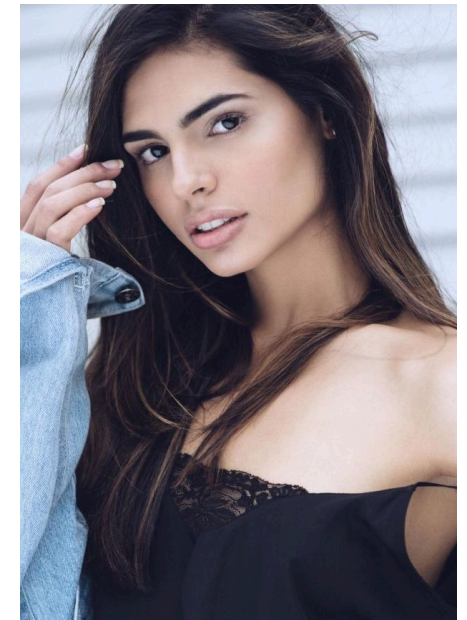

EMODELS

SINCE 2010

Sara S

EMODELS

SINCE 2010

Fortune Executive - office 2101 Cluster T - Jumeirah Lake Towers - Dubai - UAE

height 170cm | 5'7" bust 88cm | 34.5" waist 60cm | 23.5"
eyes color Brown hair color Brown