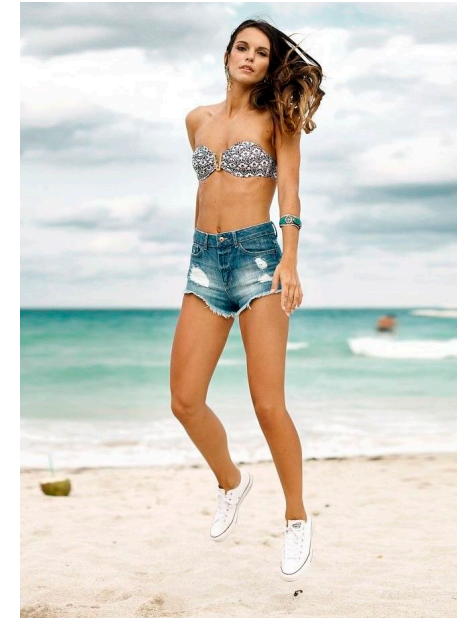

# EMODELS

SINCE 2010

Marine G

# EMODELS

SINCE 2010

Fortune Executive - office 2101 Cluster T - Jumeirah Lake Towers - Dubai - UAE

height180cm | 5'11" bust89cm | 35" waist70cm | 27.5" hips98cm | 38.5"  
eyes colorBrown hair colorBrown