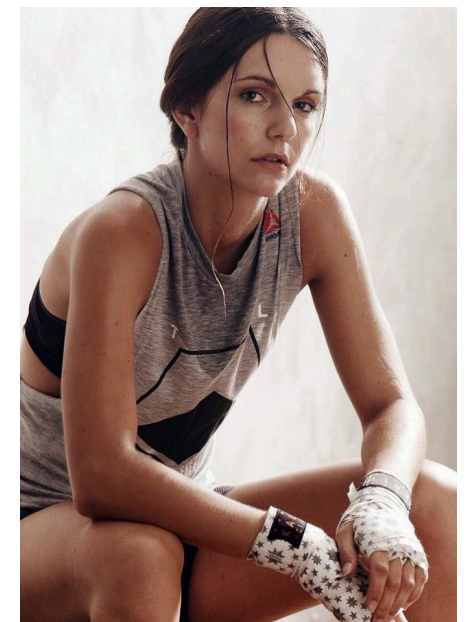

# EMODELS

SINCE 2010

Marine G

# EMODELS

SINCE 2010

Fortune Executive - office 2101 Cluster T - Jumeirah Lake Towers - Dubai - UAE

height180cm | 5'11" bust89cm | 35" waist70cm | 27.5" hips98cm | 38.5"  
eyes colorBrown hair colorBrown