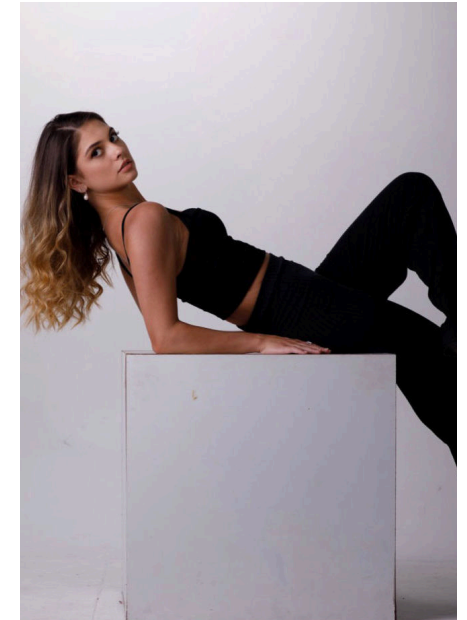

# EMODELS

SINCE 2010

Fortune Executive - office 2101 Cluster T - Jumeirah Lake Towers - Dubai - UAE

height 166cm | 5'5.5" bust 78cm | 30.5" waist 63cm | 25" hips 87cm | 34.5" eyes color Brown hair color Brown