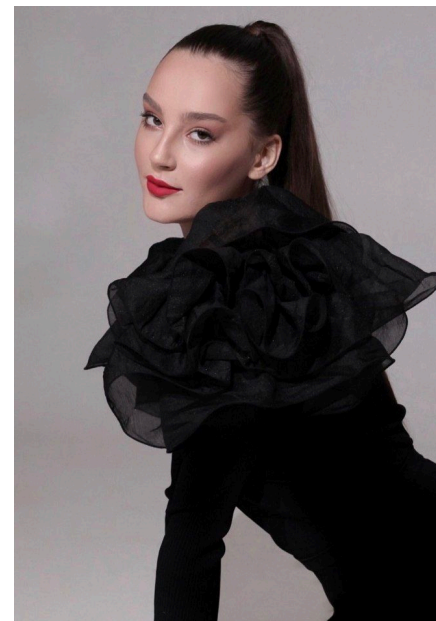

EMODELS

SINCE 2010

Anastasya K

EMODELS

SINCE 2010

Fortune Executive - office 2101 Cluster T - Jumeirah Lake Towers - Dubai - UAE

height 177cm | 5'9.5" bust 86cm | 34" waist 58cm | 23" eyes color Brown
hair color Brown