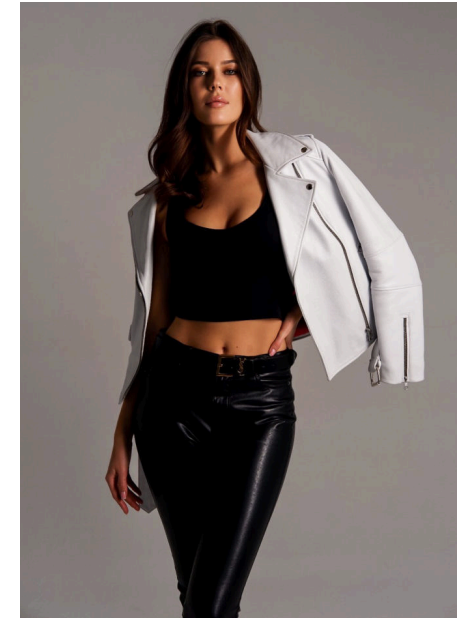

EMODELS

SINCE 2010

Alisa B

EMODELS

SINCE 2010

Fortune Executive - office 2101 Cluster T - Jumeirah Lake Towers - Dubai - UAE

height 181cm | 5'11.5" bust 90cm | 35.5" waist 67cm | 26.5" hips 98cm | 38.5" eyes color Blue hair color Brown