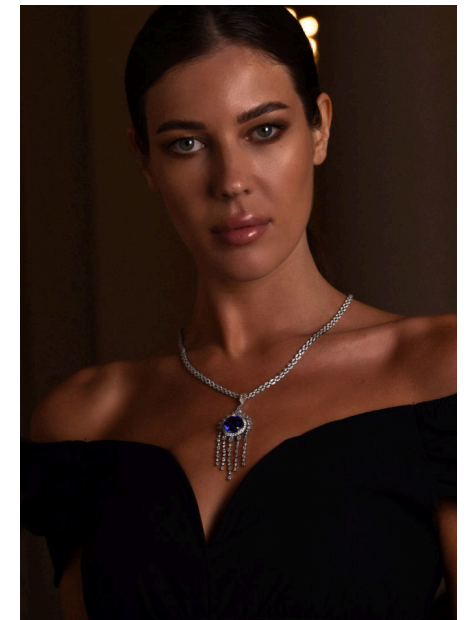

EMODELS

SINCE 2010

Alisa B

EMODELS

SINCE 2010

Fortune Executive - office 2101 Cluster T - Jumeirah Lake Towers - Dubai - UAE

height 181cm | 5'11.5" bust 90cm | 35.5" waist 67cm | 26.5" hips 98cm | 38.5" eyes color Blue hair color Brown