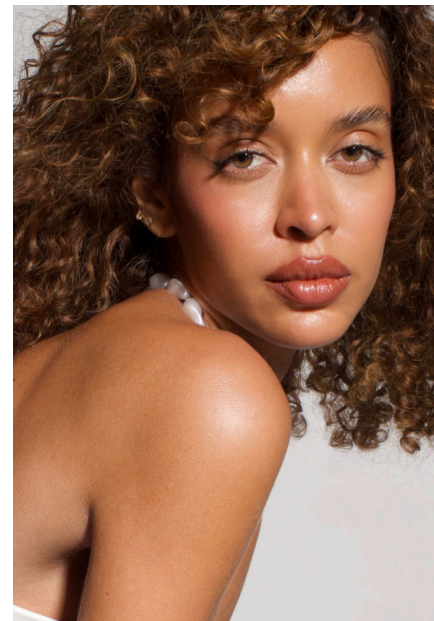

# EMODELS

SINCE 2010

Fortune Executive - office 2101 Cluster T - Jumeirah Lake Towers - Dubai - UAE

height172cm | 5'7.5" eyes colorGreen/Brown hair colorBrown