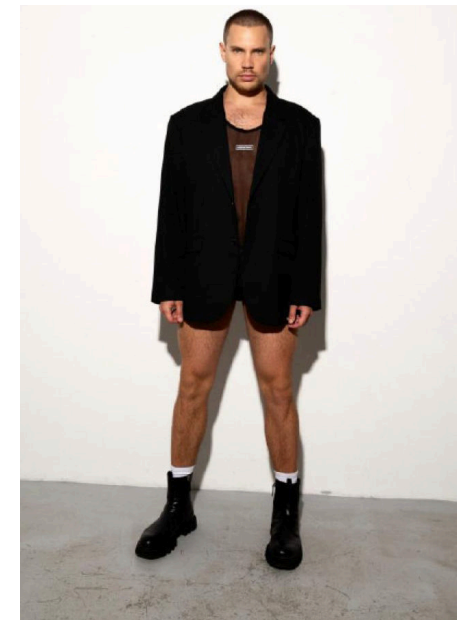

EMODELS

SINCE 2010

Dmitri I

EMODELS

SINCE 2010

Fortune Executive - office 2101 Cluster T - Jumeirah Lake Towers - Dubai - UAE

height 184cm | 6'0.5" chest 104cm | 41" waist 86cm | 34" hips 99cm | 39" eyes color Green hair color Brown