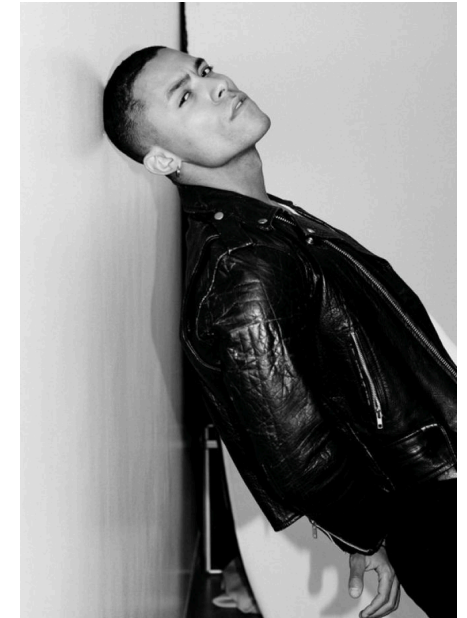

EMODELS

SINCE 2010

Eduardo T

EMODELS

SINCE 2010

Fortune Executive - office 2101 Cluster T - Jumeirah Lake Towers - Dubai - UAE

height 188cm | 6'2" chest 95cm | 37.5" waist 74cm | 29" hips 94cm | 37" eyes color Brown hair color Brown