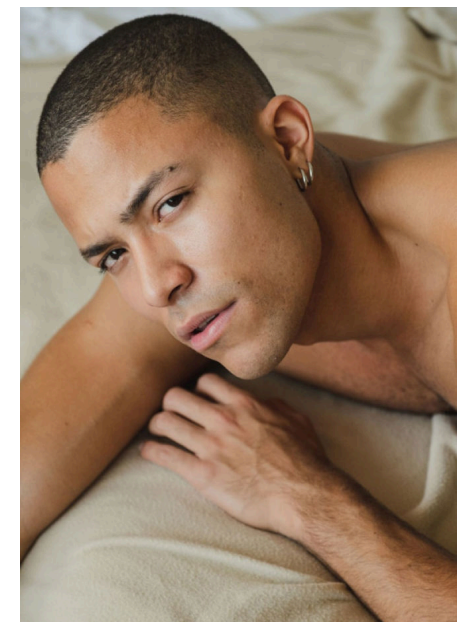

EMODELS

SINCE 2010

Eduardo T

EMODELS

SINCE 2010

Fortune Executive - office 2101 Cluster T - Jumeirah Lake Towers - Dubai - UAE

height 188cm | 6'2" chest 95cm | 37.5" waist 74cm | 29" hips 94cm | 37" eyes color Brown hair color Brown