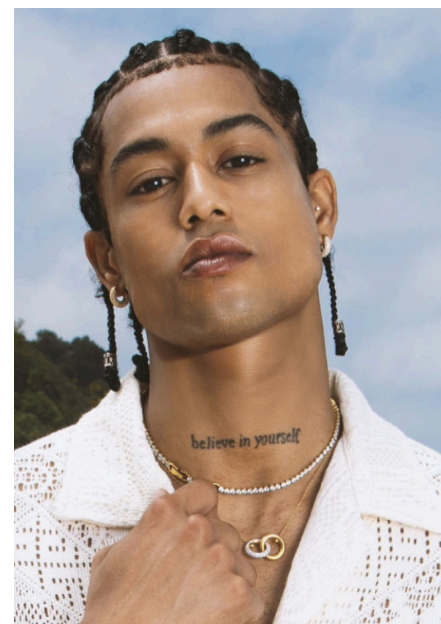

EMODELS

SINCE 2010

Vito O

EMODELS

SINCE 2010

Fortune Executive - office 2101 Cluster T - Jumeirah Lake Towers - Dubai - UAE

height 183cm | 6'0" chest 90cm | 35.5" waist 74cm | 29" hips 93cm | 36.5" eyes color Brown hair color Black