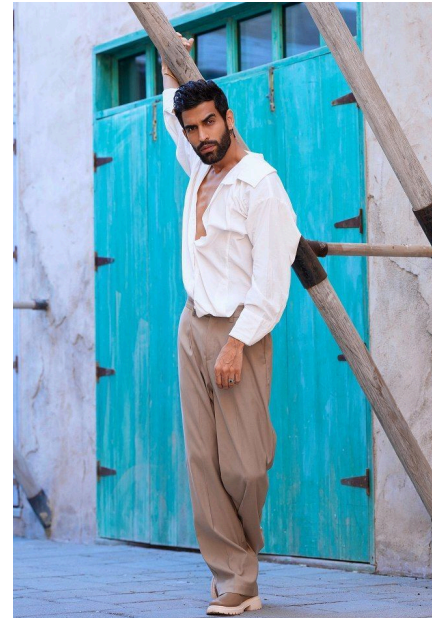

EMODELS

SINCE 2010

Saman P

EMODELS

SINCE 2010

Fortune Executive - office 2101 Cluster T - Jumeirah Lake Towers - Dubai - UAE

height182cm | 5'11.5" chest106cm | 41.5" waist85cm | 33.5" hips95cm | 37.5" eyes colorBrown hair colorBlack