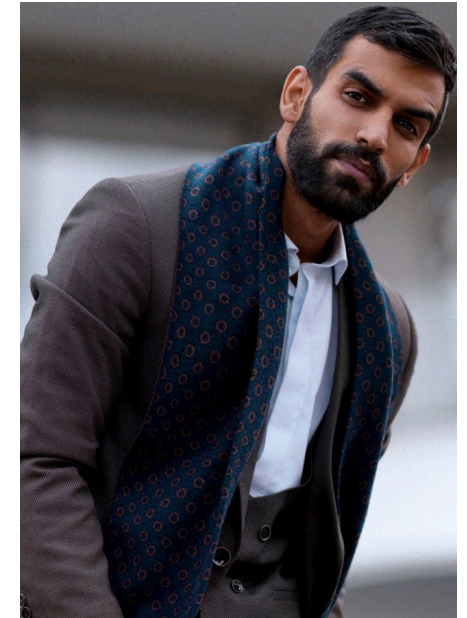

EMODELS

SINCE 2010

Saman P

EMODELS

SINCE 2010

Fortune Executive - office 2101 Cluster T - Jumeirah Lake Towers - Dubai - UAE

height182cm | 5'11.5" chest106cm | 41.5" waist85cm | 33.5" hips95cm | 37.5" eyes colorBrown hair colorBlack