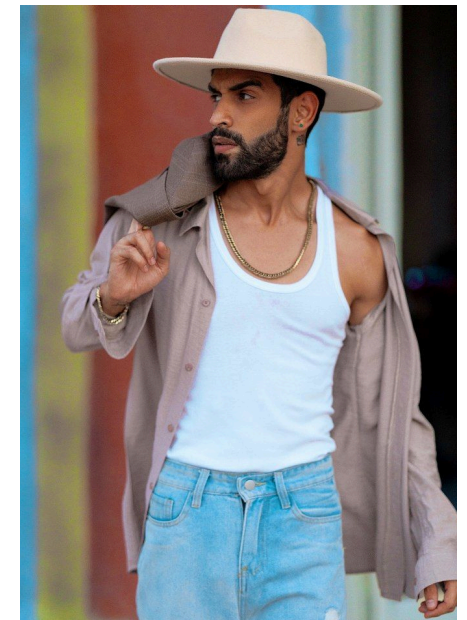

EMODELS

SINCE 2010

Saman P

EMODELS

SINCE 2010

Fortune Executive - office 2101 Cluster T - Jumeirah Lake Towers - Dubai - UAE

height182cm | 5'11.5" chest106cm | 41.5" waist85cm | 33.5" hips95cm | 37.5" eyes colorBrown hair colorBlack