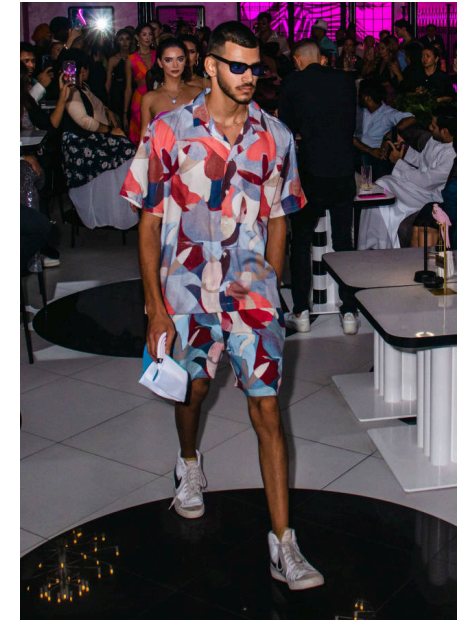

EMODELS

SINCE 2010

Daniel E

EMODELS

SINCE 2010

Fortune Executive - office 2101 Cluster T - Jumeirah Lake Towers - Dubai - UAE

height185cm | 6'1" chest90cm | 35.5" waist65cm | 25.5"
eyes colorBrown hair colorBlack