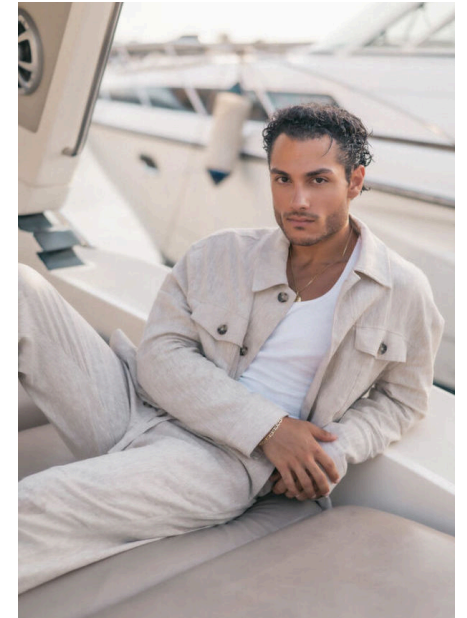

EMODELS

SINCE 2010

Charbel K

EMODELS

SINCE 2010

Fortune Executive - office 2101 Cluster T - Jumeirah Lake Towers - Dubai - UAE

height 184cm | 6'0.5" chest 95cm | 37.5" waist 73cm | 28.5" eyes color Brown hair color Black