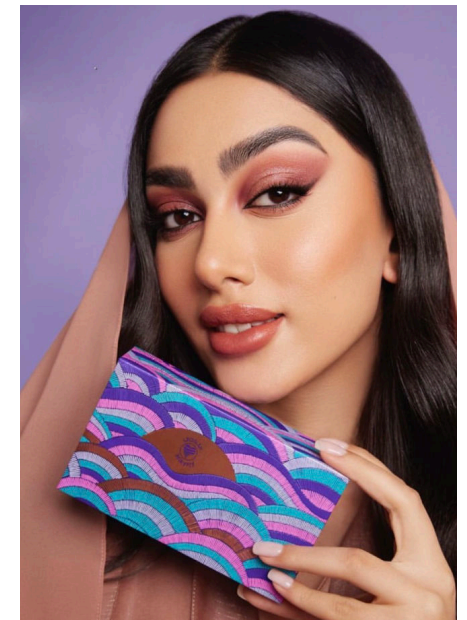

EMODELS

SINCE 2010

Parisa G

EMODELS

SINCE 2010

Fortune Executive - office 2101 Cluster T - Jumeirah Lake Towers - Dubai - UAE

height 170cm | 5'7" bust 78cm | 30.5" waist 66cm | 26" hips 98cm | 38.5" eyes color Brown hair color Black