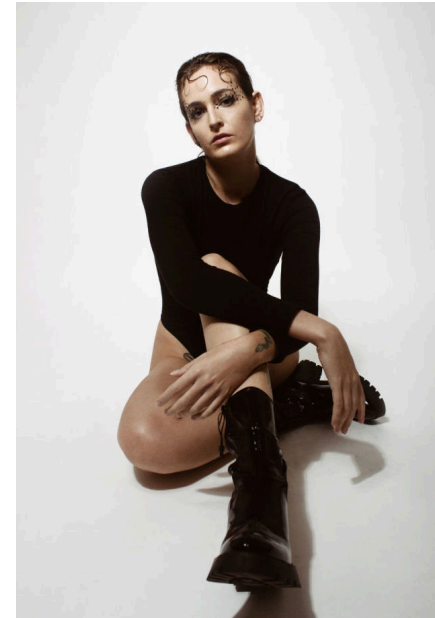

EMODELS

SINCE 2010

Joy D

EMODELS

SINCE 2010

Fortune Executive - office 2101 Cluster T - Jumeirah Lake Towers - Dubai - UAE

height 175cm | 5'9" bust 83cm | 32.5" waist 70cm | 27.5" hips 96cm | 38"
eyes color Blue hair color Brown