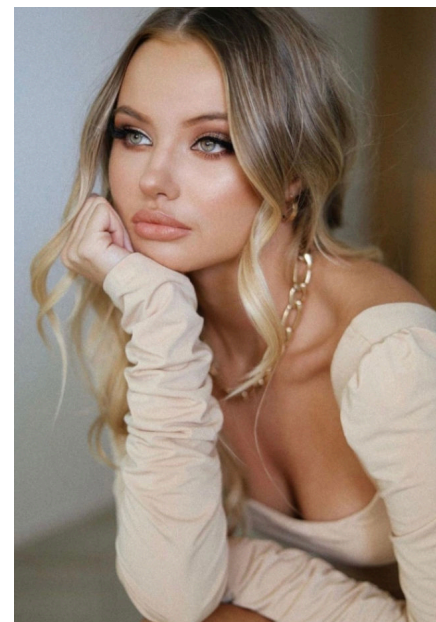

EMODELS

SINCE 2010

Georgia R

EMODELS

SINCE 2010

Fortune Executive - office 2101 Cluster T - Jumeirah Lake Towers - Dubai - UAE

height162cm | 5'4" bust81cm | 32" waist64cm | 25" hips86cm | 34"
eyes colorGreen/Brown hair colorBlonde