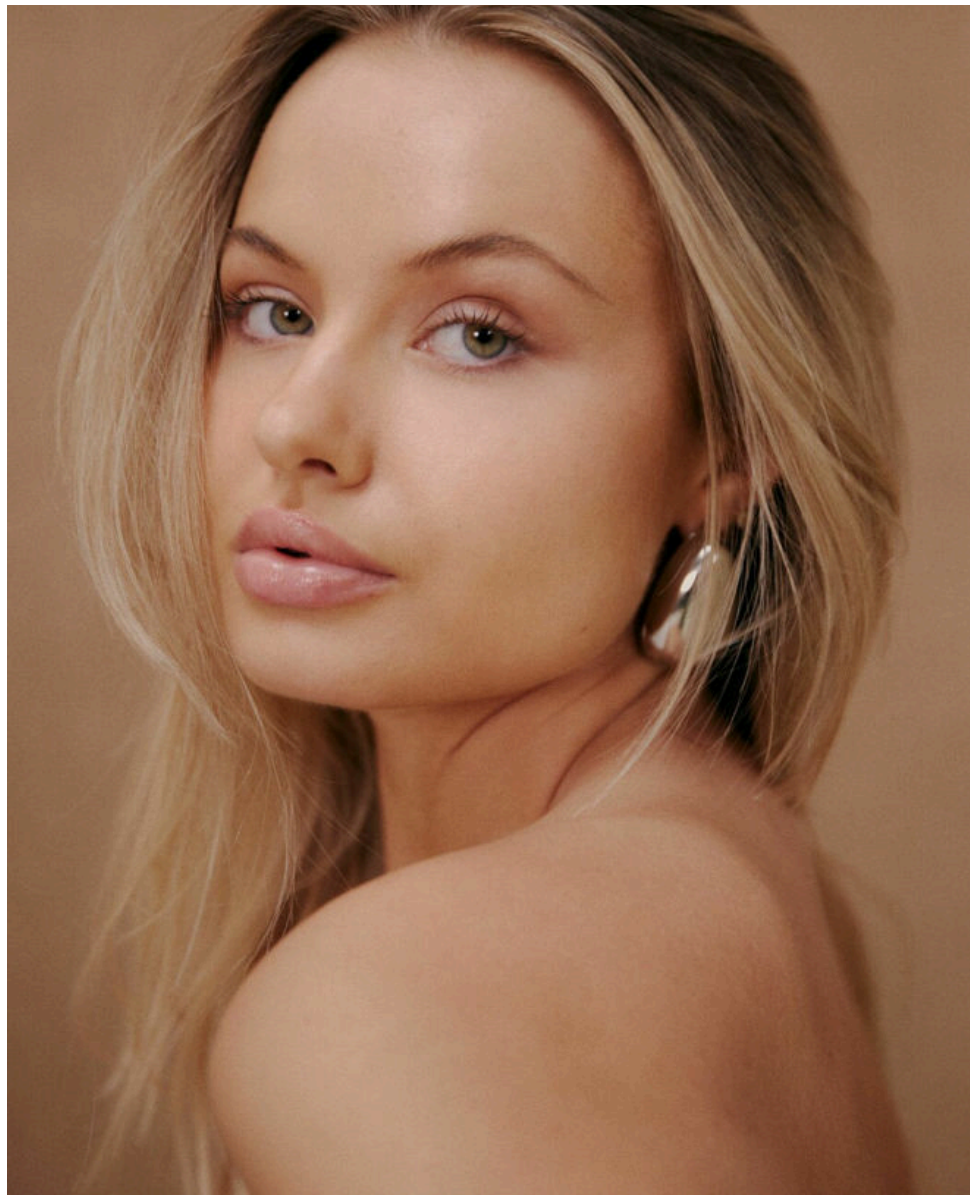

EMODELS

SINCE 2010

Georgia R

EMODELS

SINCE 2010

Fortune Executive - office 2101 Cluster T - Jumeirah Lake Towers - Dubai - UAE

height162cm | 5'4" bust81cm | 32" waist64cm | 25" hips86cm | 34"
eyes colorGreen/Brown hair colorBlonde