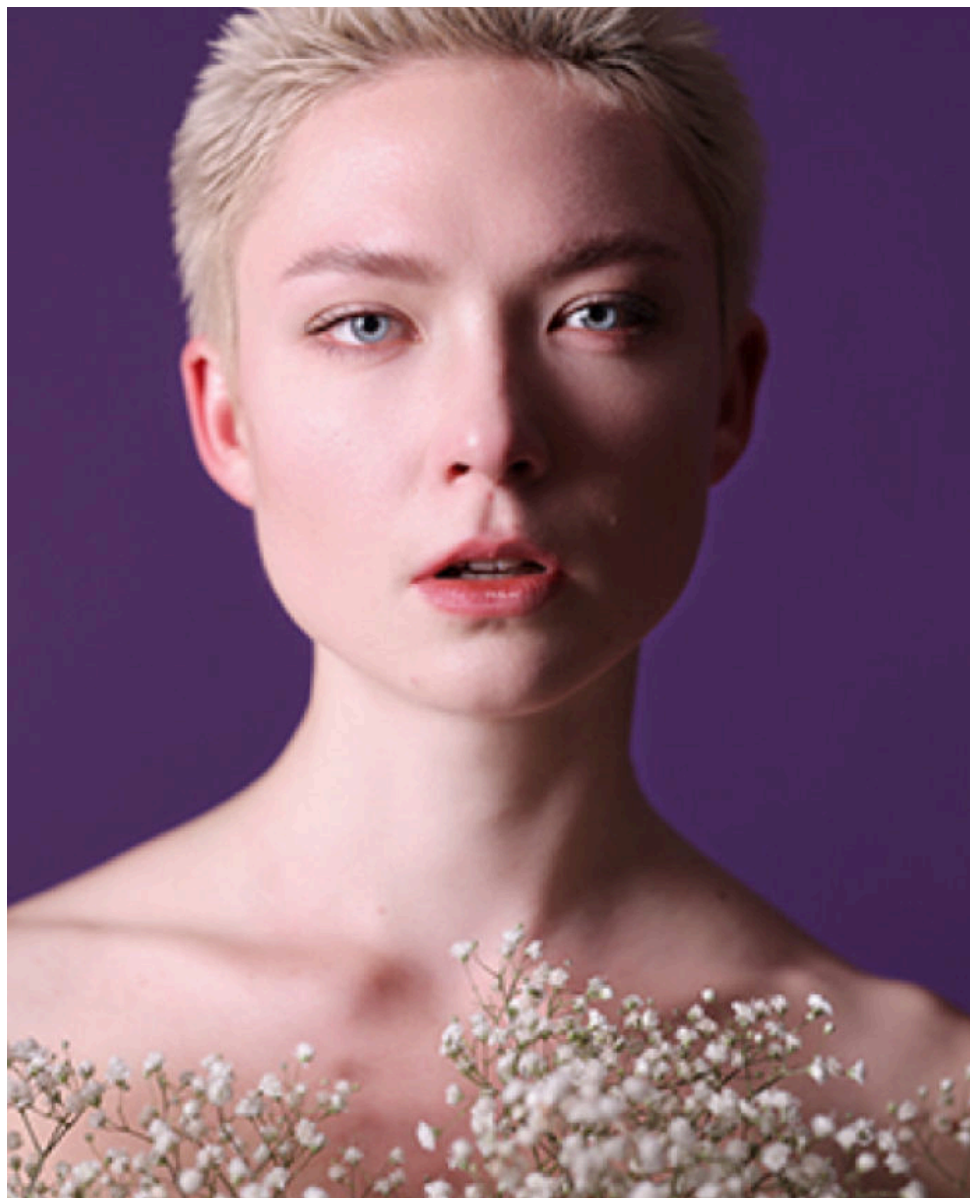

EMODELS

SINCE 2010

Evelina Y

EMODELS

SINCE 2010

Fortune Executive - office 2101 Cluster T - Jumeirah Lake Towers - Dubai - UAE

height 176cm | 5'9.5" bust 77cm | 30.5" waist 63cm | 25" hips 93cm | 36.5" eyes color Blue/Grey hair color Blonde