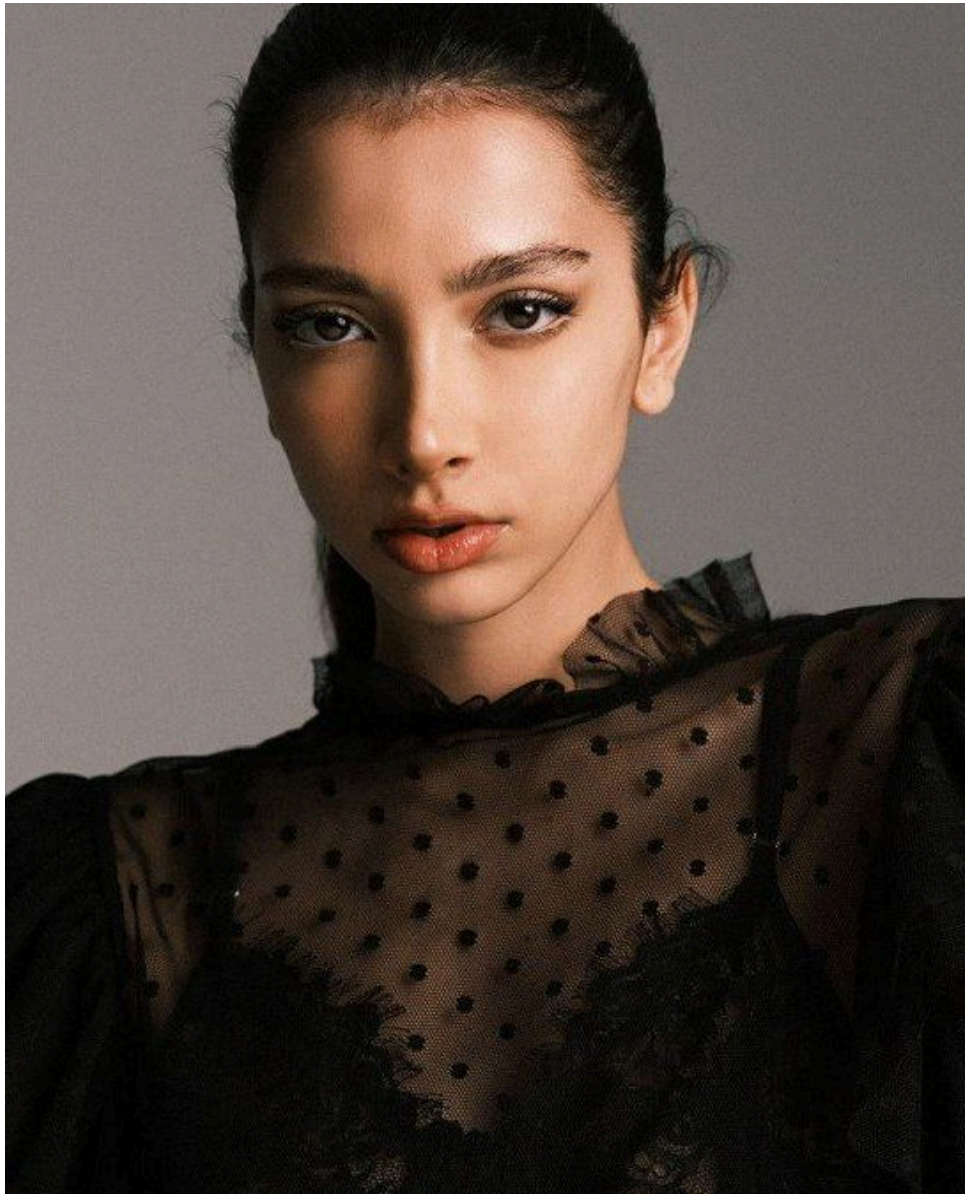

EMODELS

SINCE 2010

Dorsa H

EMODELS

SINCE 2010

Fortune Executive - office 2101 Cluster T - Jumeirah Lake Towers - Dubai - UAE

height 177cm | 5'9.5" bust 78cm | 30.5" waist 58cm | 23" hips 89cm | 35" eyes color Brown hair color Dark Brown