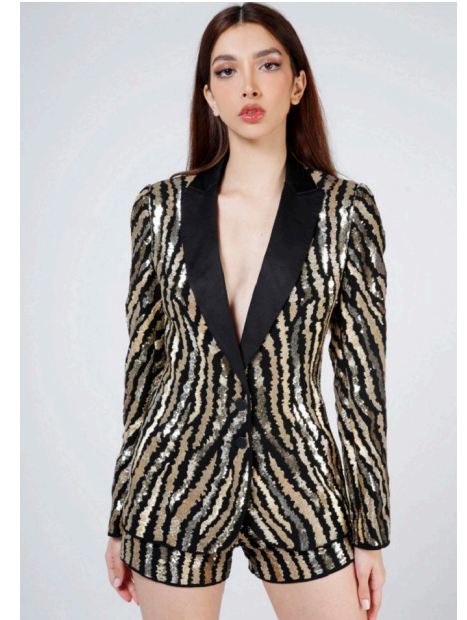

EMODELS

SINCE 2010

Dorsa H

EMODELS

SINCE 2010

Fortune Executive - office 2101 Cluster T - Jumeirah Lake Towers - Dubai - UAE

height 177cm | 5'9.5" bust 78cm | 30.5" waist 58cm | 23" hips 89cm | 35" eyes color Brown hair color Dark Brown