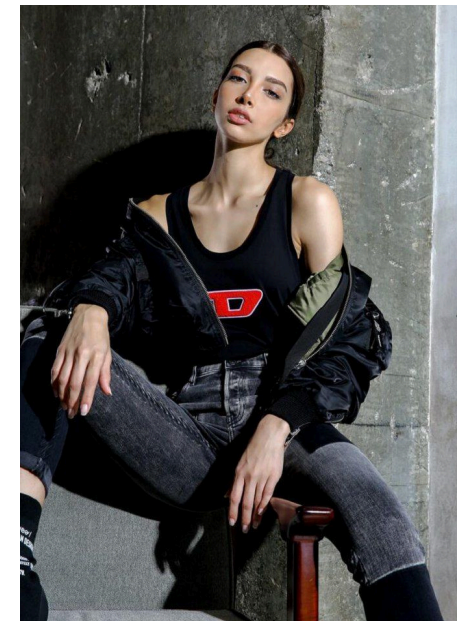

EMODELS

SINCE 2010

Dorsa H

EMODELS

SINCE 2010

Fortune Executive - office 2101 Cluster T - Jumeirah Lake Towers - Dubai - UAE

height 177cm | 5'9.5" bust 78cm | 30.5" waist 58cm | 23" hips 89cm | 35" eyes color Brown hair color Dark Brown