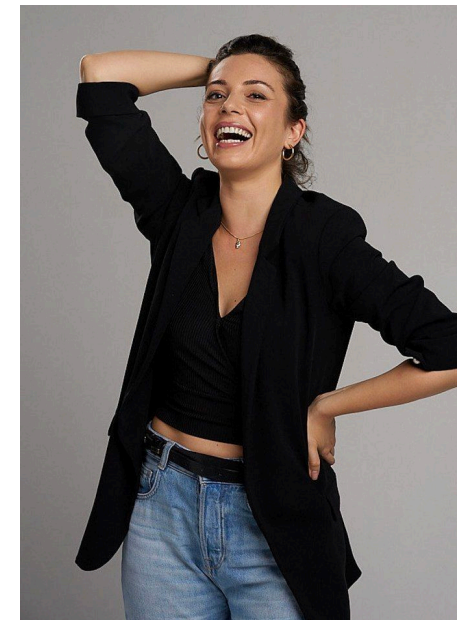

# EMODELS

SINCE 2010

Fortune Executive - office 2101 Cluster T - Jumeirah Lake Towers - Dubai - UAE

height 171cm | 5'7.5" bust 85cm | 33.5" waist 66cm | 26" hips 91cm | 36"  
eyes color Brown hair color Brown