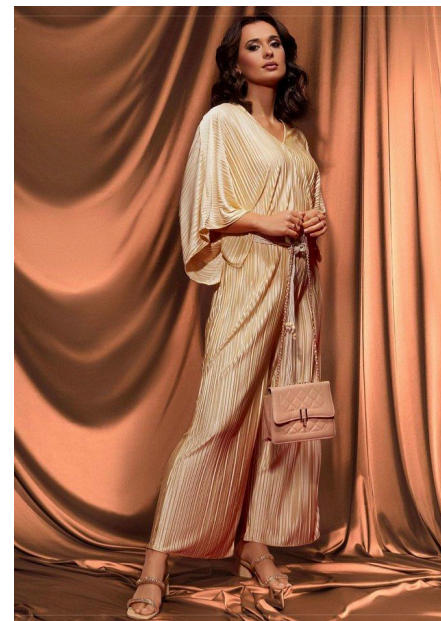

# EMODELS

SINCE 2010

Danica N

# EMODELS

SINCE 2010

Fortune Executive - office 2101 Cluster T - Jumeirah Lake Towers - Dubai - UAE

height 173cm | 5'8" bust 92cm | 36" waist 67cm | 26.5" hips 91cm | 36" eyes color Brown hair color Brown