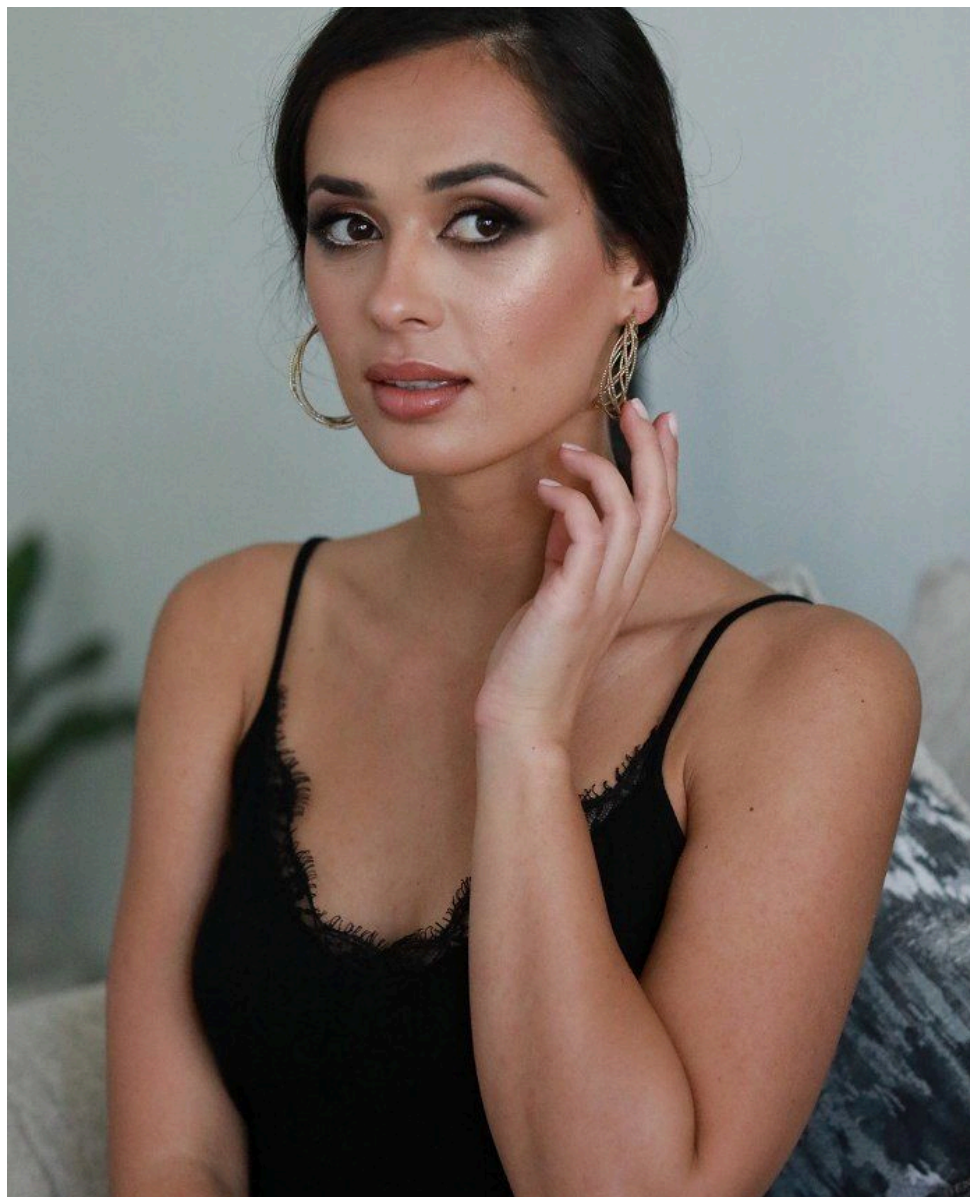

# EMODELS

SINCE 2010

Danica N

# EMODELS

SINCE 2010

Fortune Executive - office 2101 Cluster T - Jumeirah Lake Towers - Dubai - UAE

height 173cm | 5'8" bust 92cm | 36" waist 67cm | 26.5" hips 91cm | 36" eyes color Brown hair color Brown