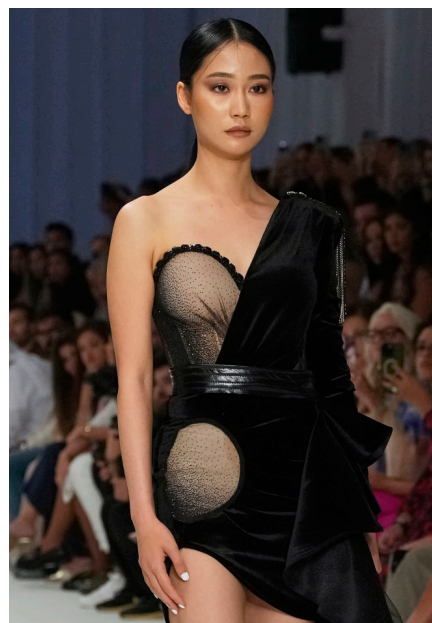

EMODELS

SINCE 2010

Brillian L

EMODELS

SINCE 2010

Fortune Executive - office 2101 Cluster T - Jumeirah Lake Towers - Dubai - UAE

height167cm | 5'5.5" bust78cm | 30.5" waist60cm | 23.5"
hips85cm | 33.5" eyes colorBrown hair colorBlack