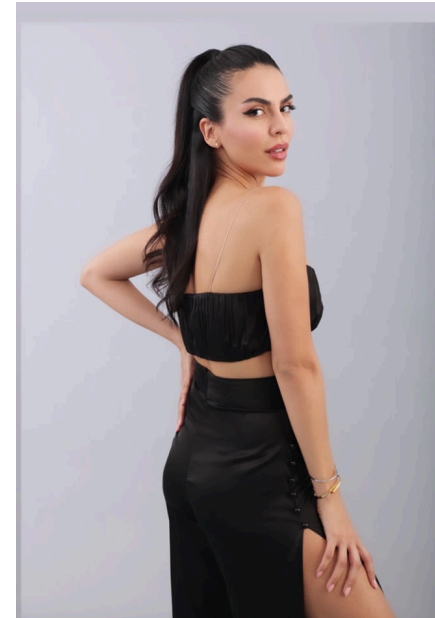

EMODELS

SINCE 2010

Atena M

EMODELS

SINCE 2010

Fortune Executive - office 2101 Cluster T - Jumeirah Lake Towers - Dubai - UAE

height187cm | 6'1.5" bust94cm | 37" waist67cm | 26.5" hips101cm | 40"
eyes colorBrown hair colorBlack