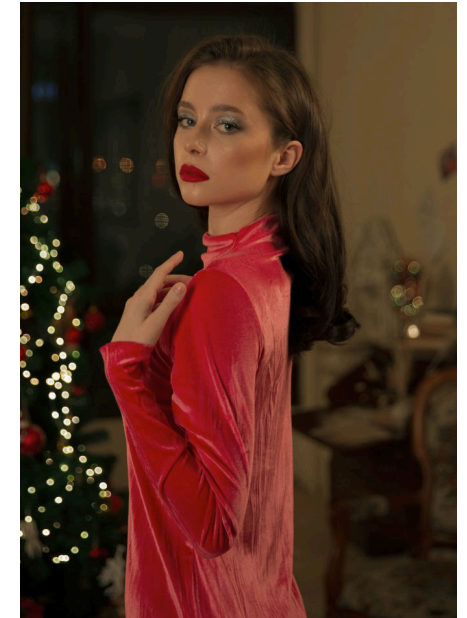

EMODELS

SINCE 2010

Anastasiia B

EMODELS

SINCE 2010

Fortune Executive - office 2101 Cluster T - Jumeirah Lake Towers - Dubai - UAE

height 177cm | 5'9.5" bust 79cm | 31" waist 56cm | 22" hips 86cm | 34"
eyes color Blue hair color Brown