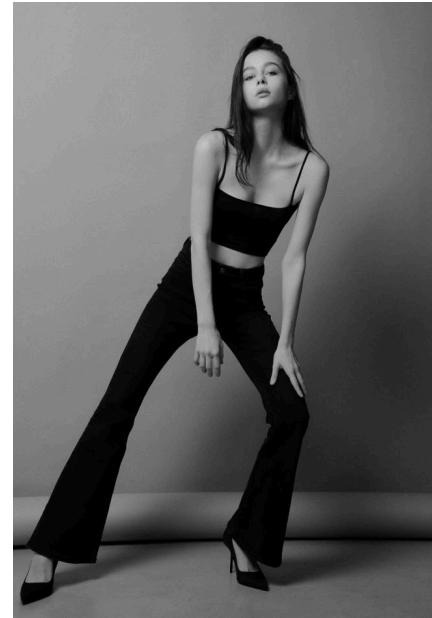

EMODELS

SINCE 2010

Anastasiia B

EMODELS

SINCE 2010

Fortune Executive - office 2101 Cluster T - Jumeirah Lake Towers - Dubai - UAE

height 177cm | 5'9.5" bust 79cm | 31" waist 56cm | 22" hips 86cm | 34"
eyes color Blue hair color Brown