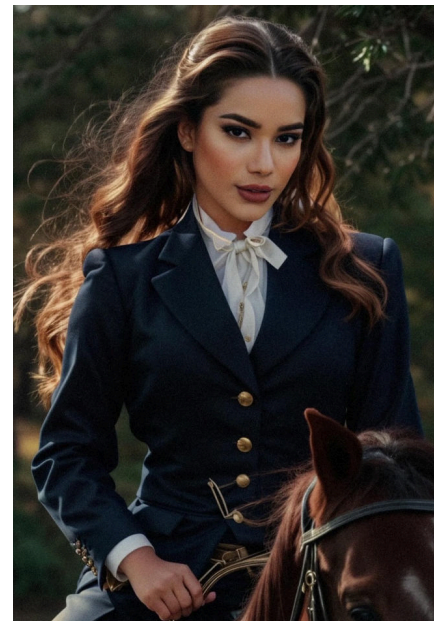

# EMODELS

SINCE 2010

Ana G

# EMODELS

SINCE 2010

Fortune Executive - office 2101 Cluster T - Jumeirah Lake Towers - Dubai - UAE

height 173cm | 5'8" bust 89cm | 35" waist 66cm | 26" hips 95cm | 37.5" eyes color Brown hair color Black