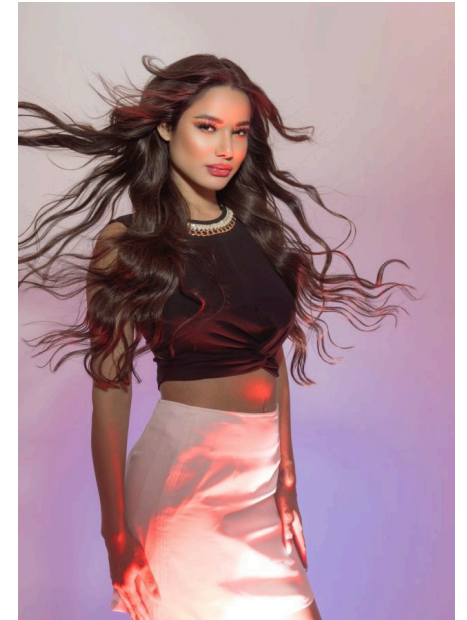

# EMODELS

SINCE 2010

Fortune Executive - office 2101 Cluster T - Jumeirah Lake Towers - Dubai - UAE

height 173cm | 5'8" bust 89cm | 35" waist 66cm | 26" hips 95cm | 37.5" eyes color Brown hair color Black