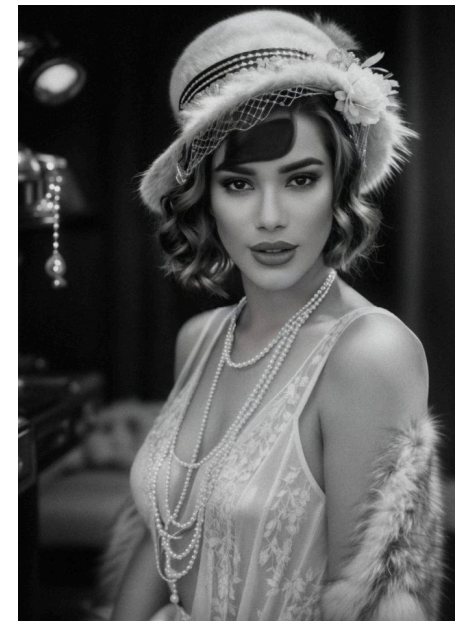

# EMODELS

SINCE 2010

Ana G

# EMODELS

SINCE 2010

Fortune Executive - office 2101 Cluster T - Jumeirah Lake Towers - Dubai - UAE

height 173cm | 5'8" bust 89cm | 35" waist 66cm | 26" hips 95cm | 37.5" eyes color Brown hair color Black