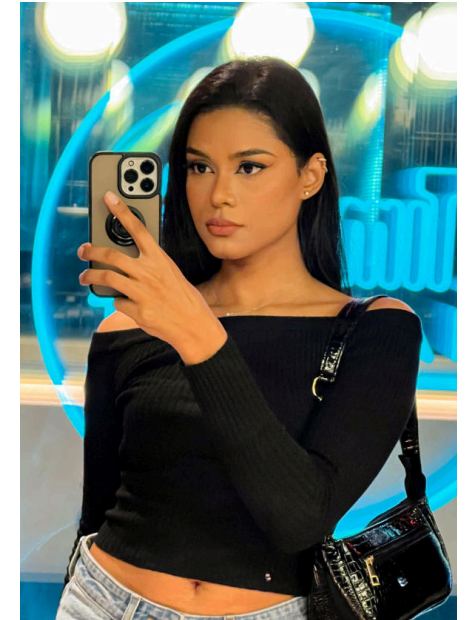

EMODELS

SINCE 2010

Alisha S

EMODELS

SINCE 2010

Fortune Executive - office 2101 Cluster T - Jumeirah Lake Towers - Dubai - UAE

height 166cm | 5'5.5" bust 83cm | 32.5" waist 66cm | 26" hips 89cm | 35" eyes color Brown hair color Brown