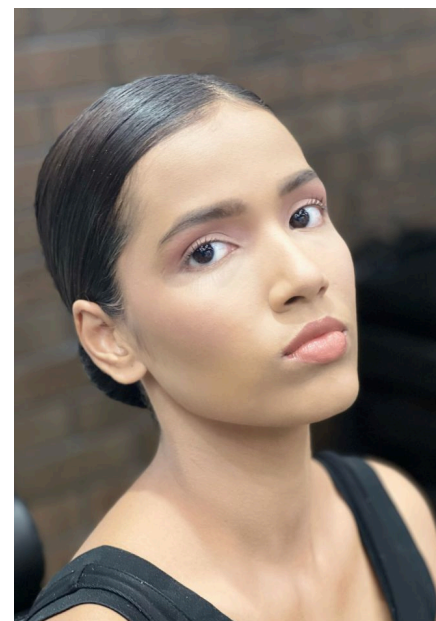

EMODELS

SINCE 2010

Alisha M

EMODELS

SINCE 2010

Fortune Executive - office 2101 Cluster T - Jumeirah Lake Towers - Dubai - UAE

height172cm | 5'7.5" bust80cm | 31.5" waist67cm | 26.5" hips92cm | 36" eyes colorBrown hair colorBrown