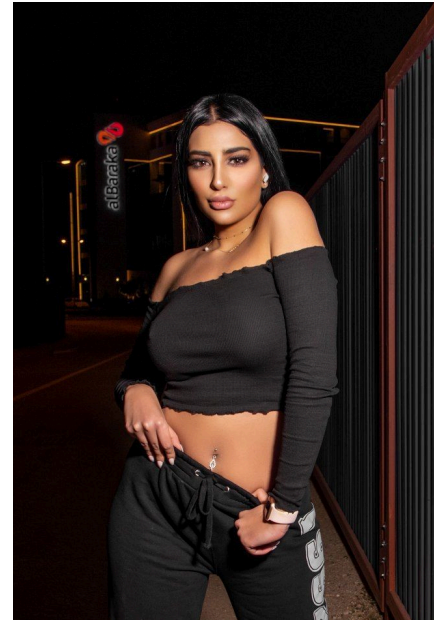

# EMODELS

SINCE 2010

Fortune Executive - office 2101 Cluster T - Jumeirah Lake Towers - Dubai - UAE

height 170cm | 5'7" bust 88cm | 34.5" waist 62cm | 24.5" hips 88cm | 34.5" eyes color Brown hair color Black