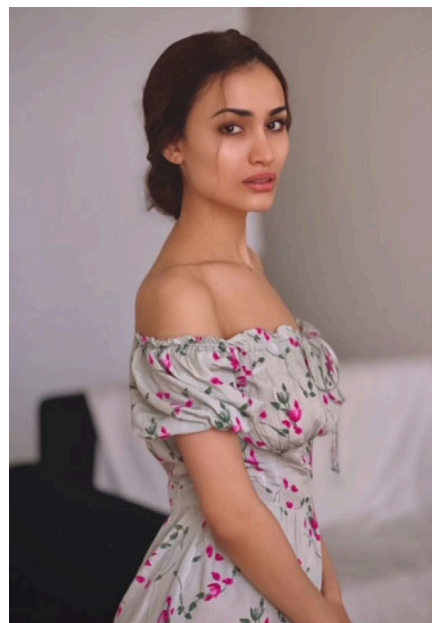

# EMODELS

SINCE 2010

Fortune Executive - office 2101 Cluster T - Jumeirah Lake Towers - Dubai - UAE

height170cm | 5'7" bust84cm | 33" waist69cm | 27" hips99cm | 39"  
eyes colorBrown hair colorBrown