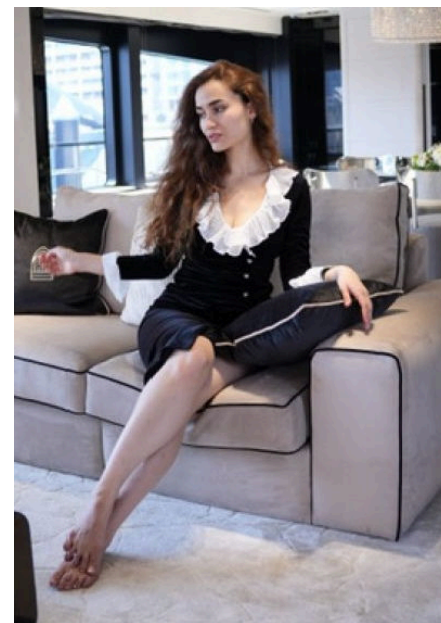

# EMODELS

SINCE 2010

Fortune Executive - office 2101 Cluster T - Jumeirah Lake Towers - Dubai - UAE

height170cm | 5'7" bust84cm | 33" waist69cm | 27" hips99cm | 39"  
eyes colorBrown hair colorBrown