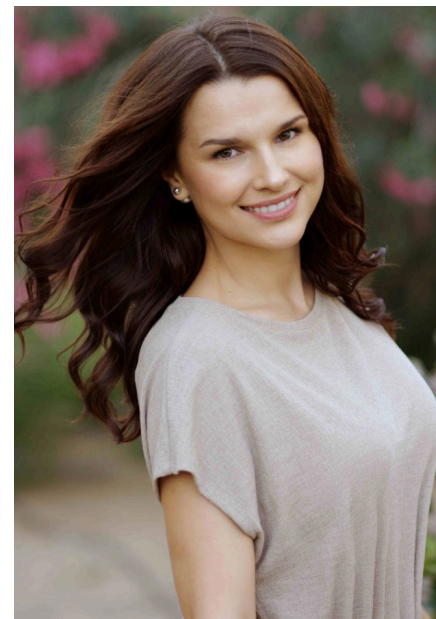

EMODELS

SINCE 2010

Maria Ov

EMODELS

SINCE 2010

Fortune Executive - office 2101 Cluster T - Jumeirah Lake Towers - Dubai - UAE

height173cm | 5'8" bust96cm | 38" waist70cm | 27.5" hips94cm | 37"
eyes colorBrown hair colorDark Brown