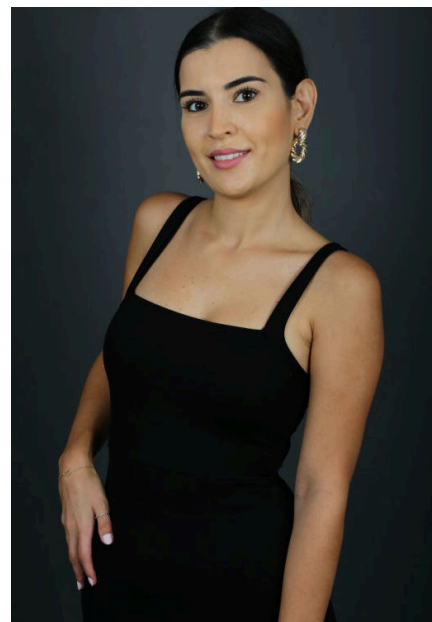

EMODELS

SINCE 2010

Nadine M

EMODELS

SINCE 2010

Fortune Executive - office 2101 Cluster T - Jumeirah Lake Towers - Dubai - UAE

height 167cm | 5'5.5" bust 81cm | 32" waist 63cm | 25" hips 90cm | 35.5"
eyes color Green/Brown hair color Brown