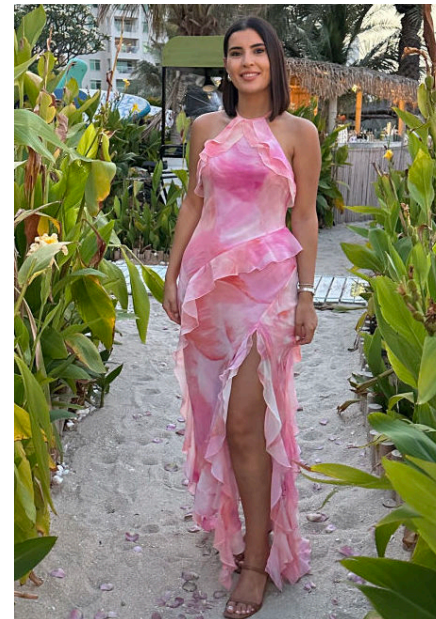

EMODELS

SINCE 2010

Nadine M

EMODELS

SINCE 2010

Fortune Executive - office 2101 Cluster T - Jumeirah Lake Towers - Dubai - UAE

height 167cm | 5'5.5" bust 81cm | 32" waist 63cm | 25" hips 90cm | 35.5"
eyes color Green/Brown hair color Brown