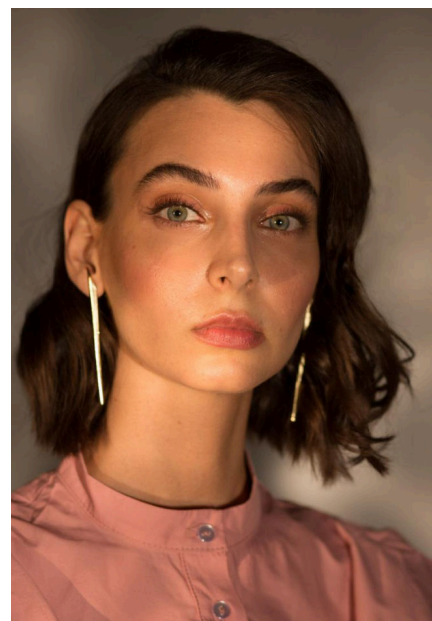

EMODELS

SINCE 2010

Kate E

EMODELS

SINCE 2010

Fortune Executive - office 2101 Cluster T - Jumeirah Lake Towers - Dubai - UAE

height 180cm | 5'11" bust 77cm | 30.5" waist 62cm | 24.5" hips 91cm | 36"
eyes color Blue/Green hair color Brown