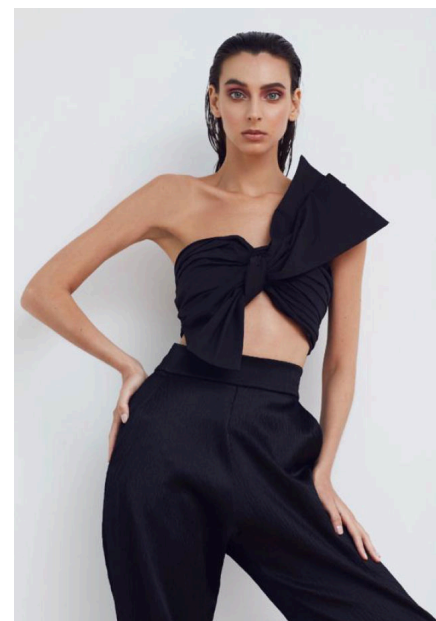

EMODELS

SINCE 2010

Kate E

EMODELS

SINCE 2010

Fortune Executive - office 2101 Cluster T - Jumeirah Lake Towers - Dubai - UAE

height 180cm | 5'11" bust 77cm | 30.5" waist 62cm | 24.5" hips 91cm | 36"
eyes color Blue/Green hair color Brown